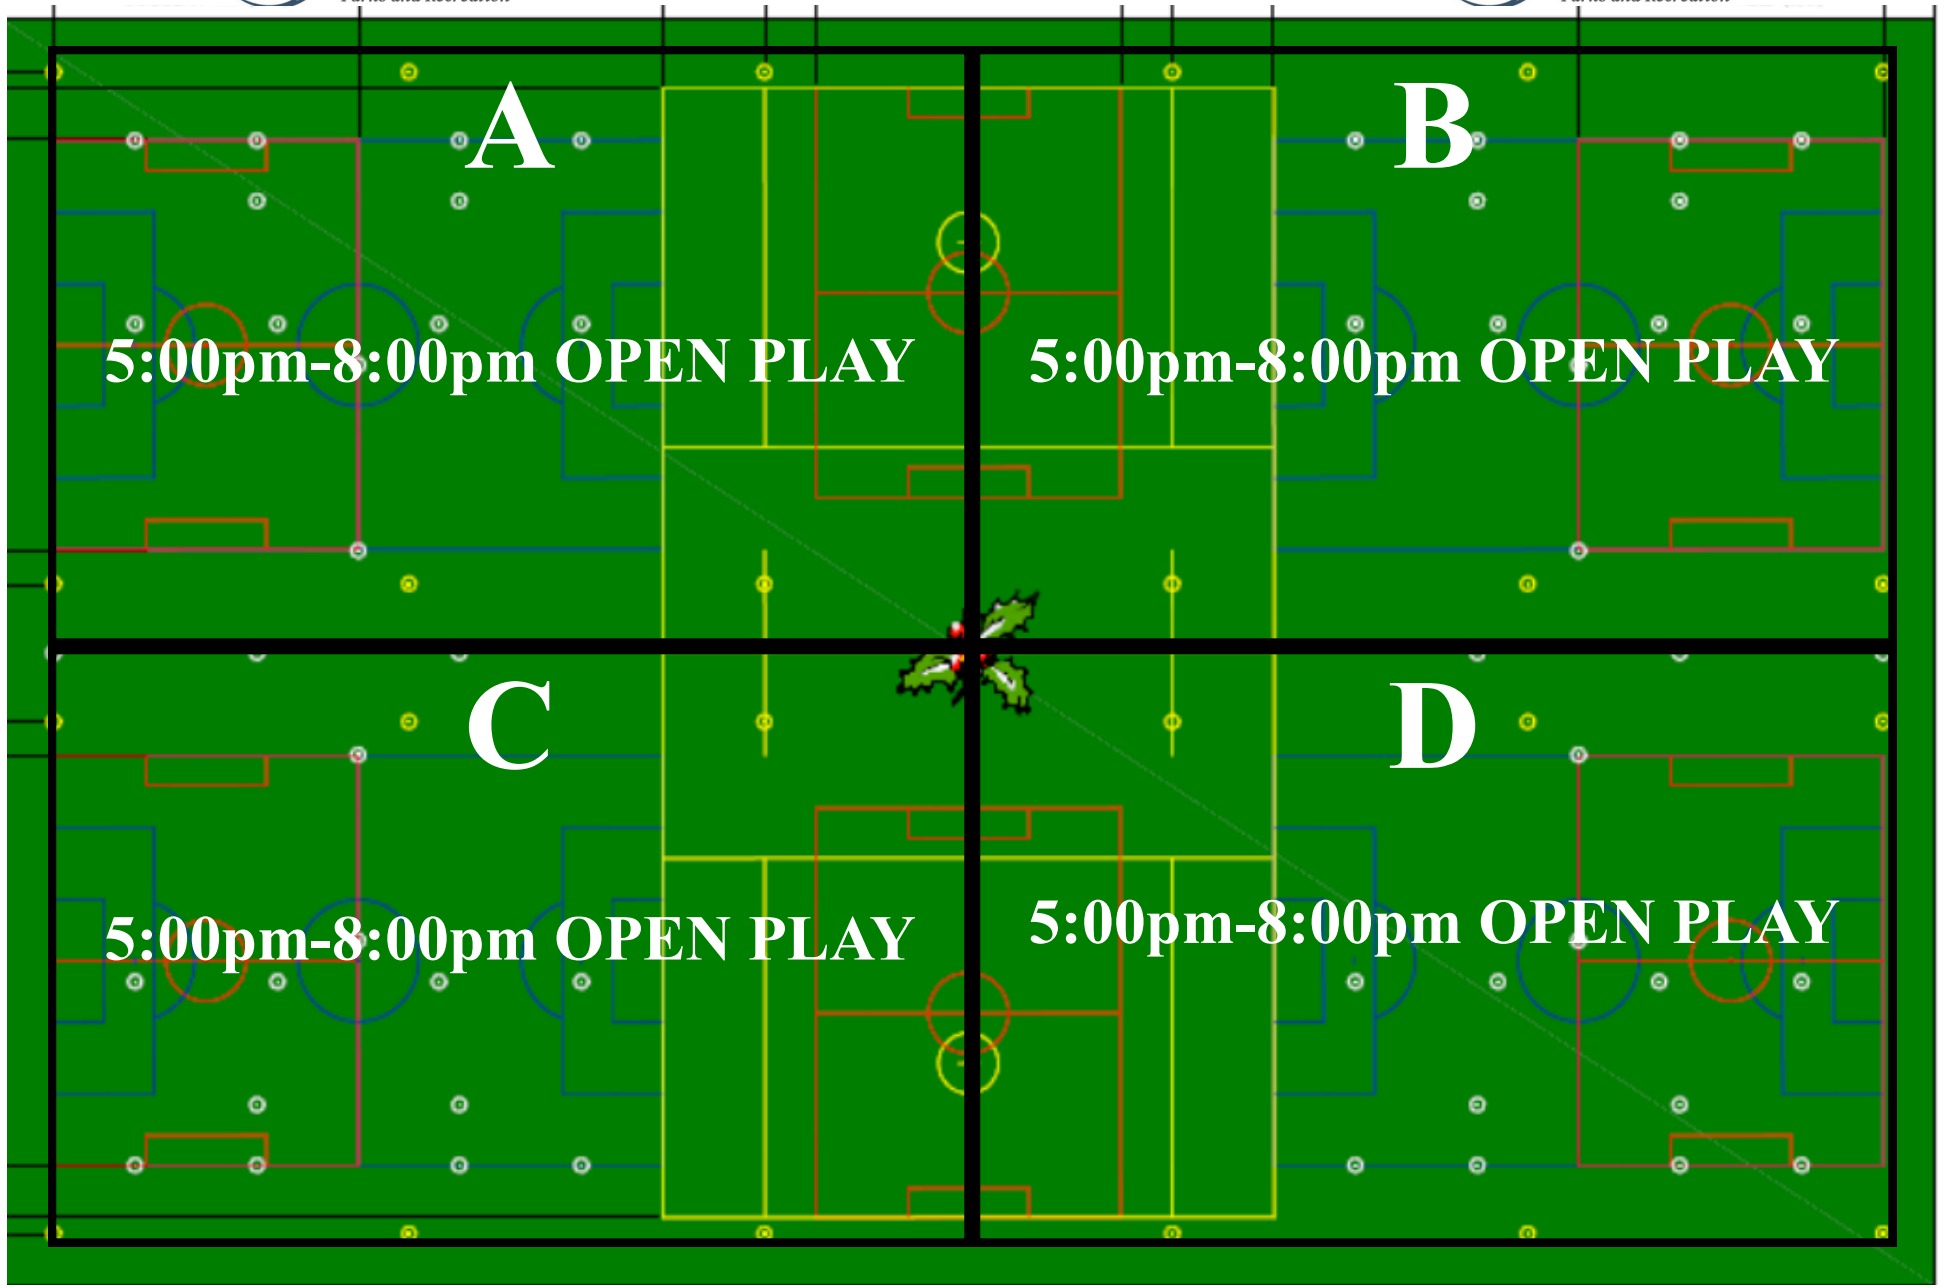

Ting Park Open Play Schedule

Sunday, January 24, 2021

* Schedules are subject to change