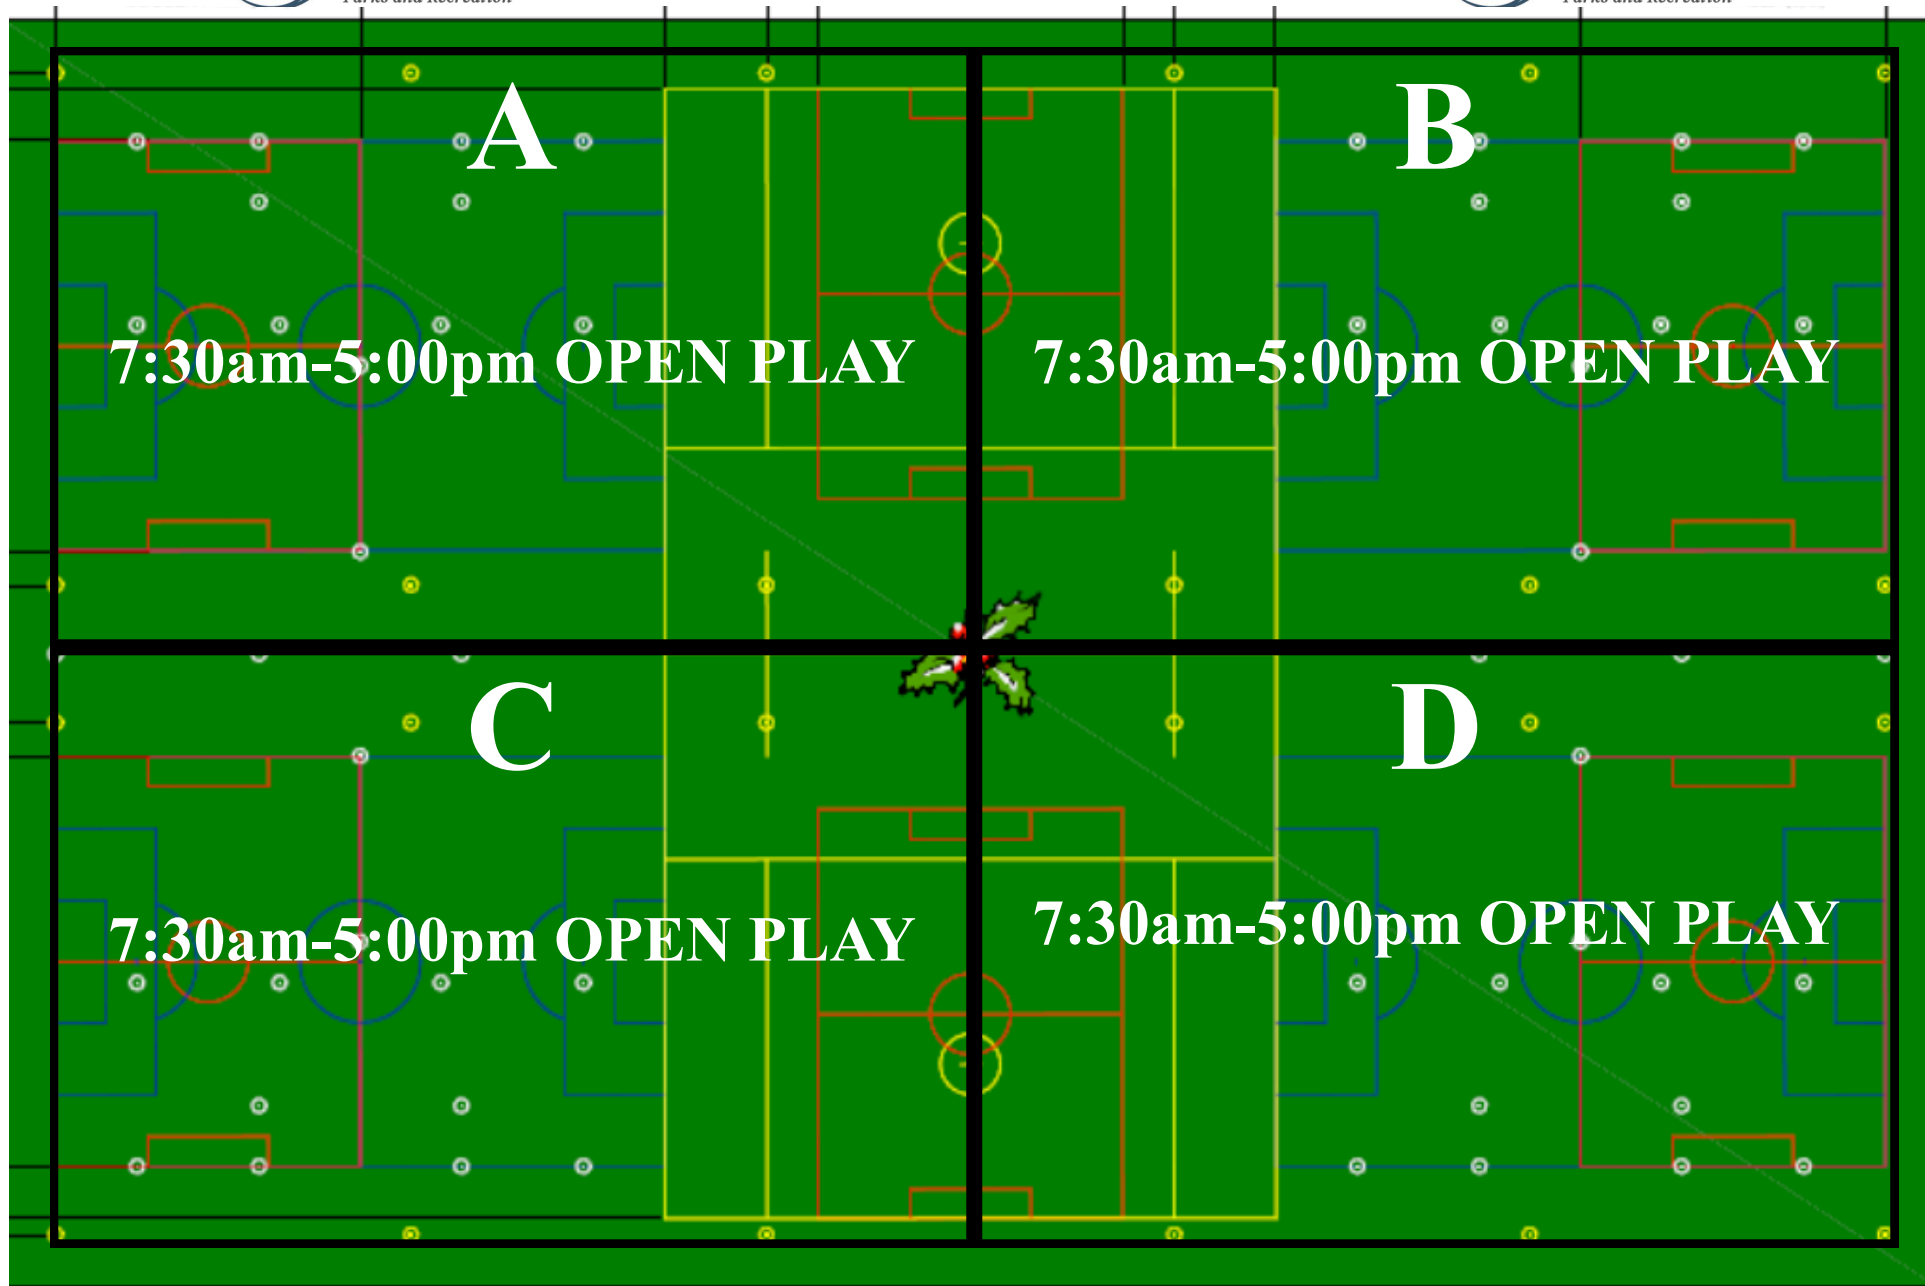

Ting Park Open Play Schedule

Friday, January 22, 2021

* Schedules are subject to change