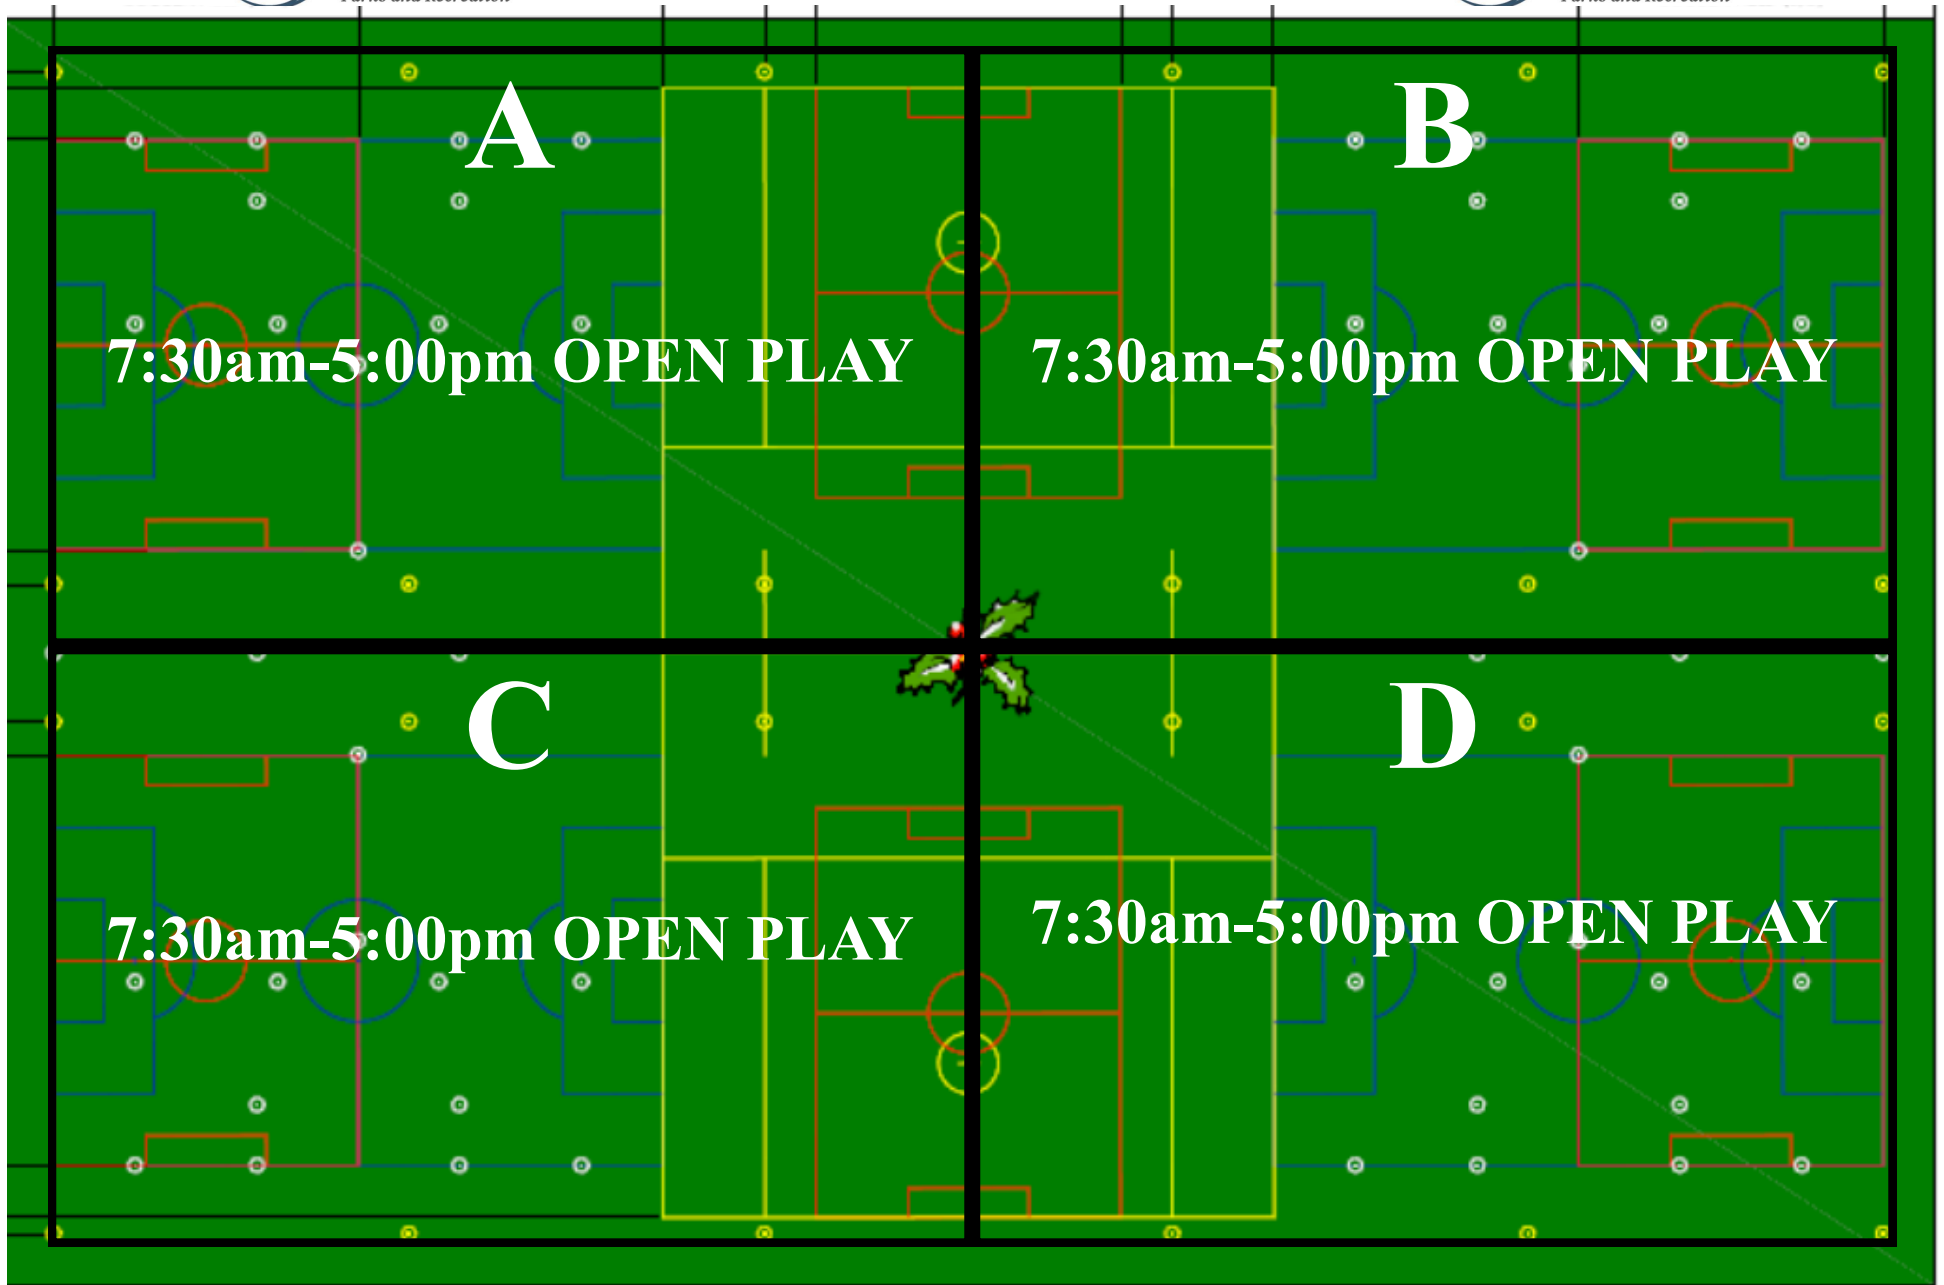

Ting Park Open Play Schedule

Wednesday, January 27, 2021

* Schedules are subject to change