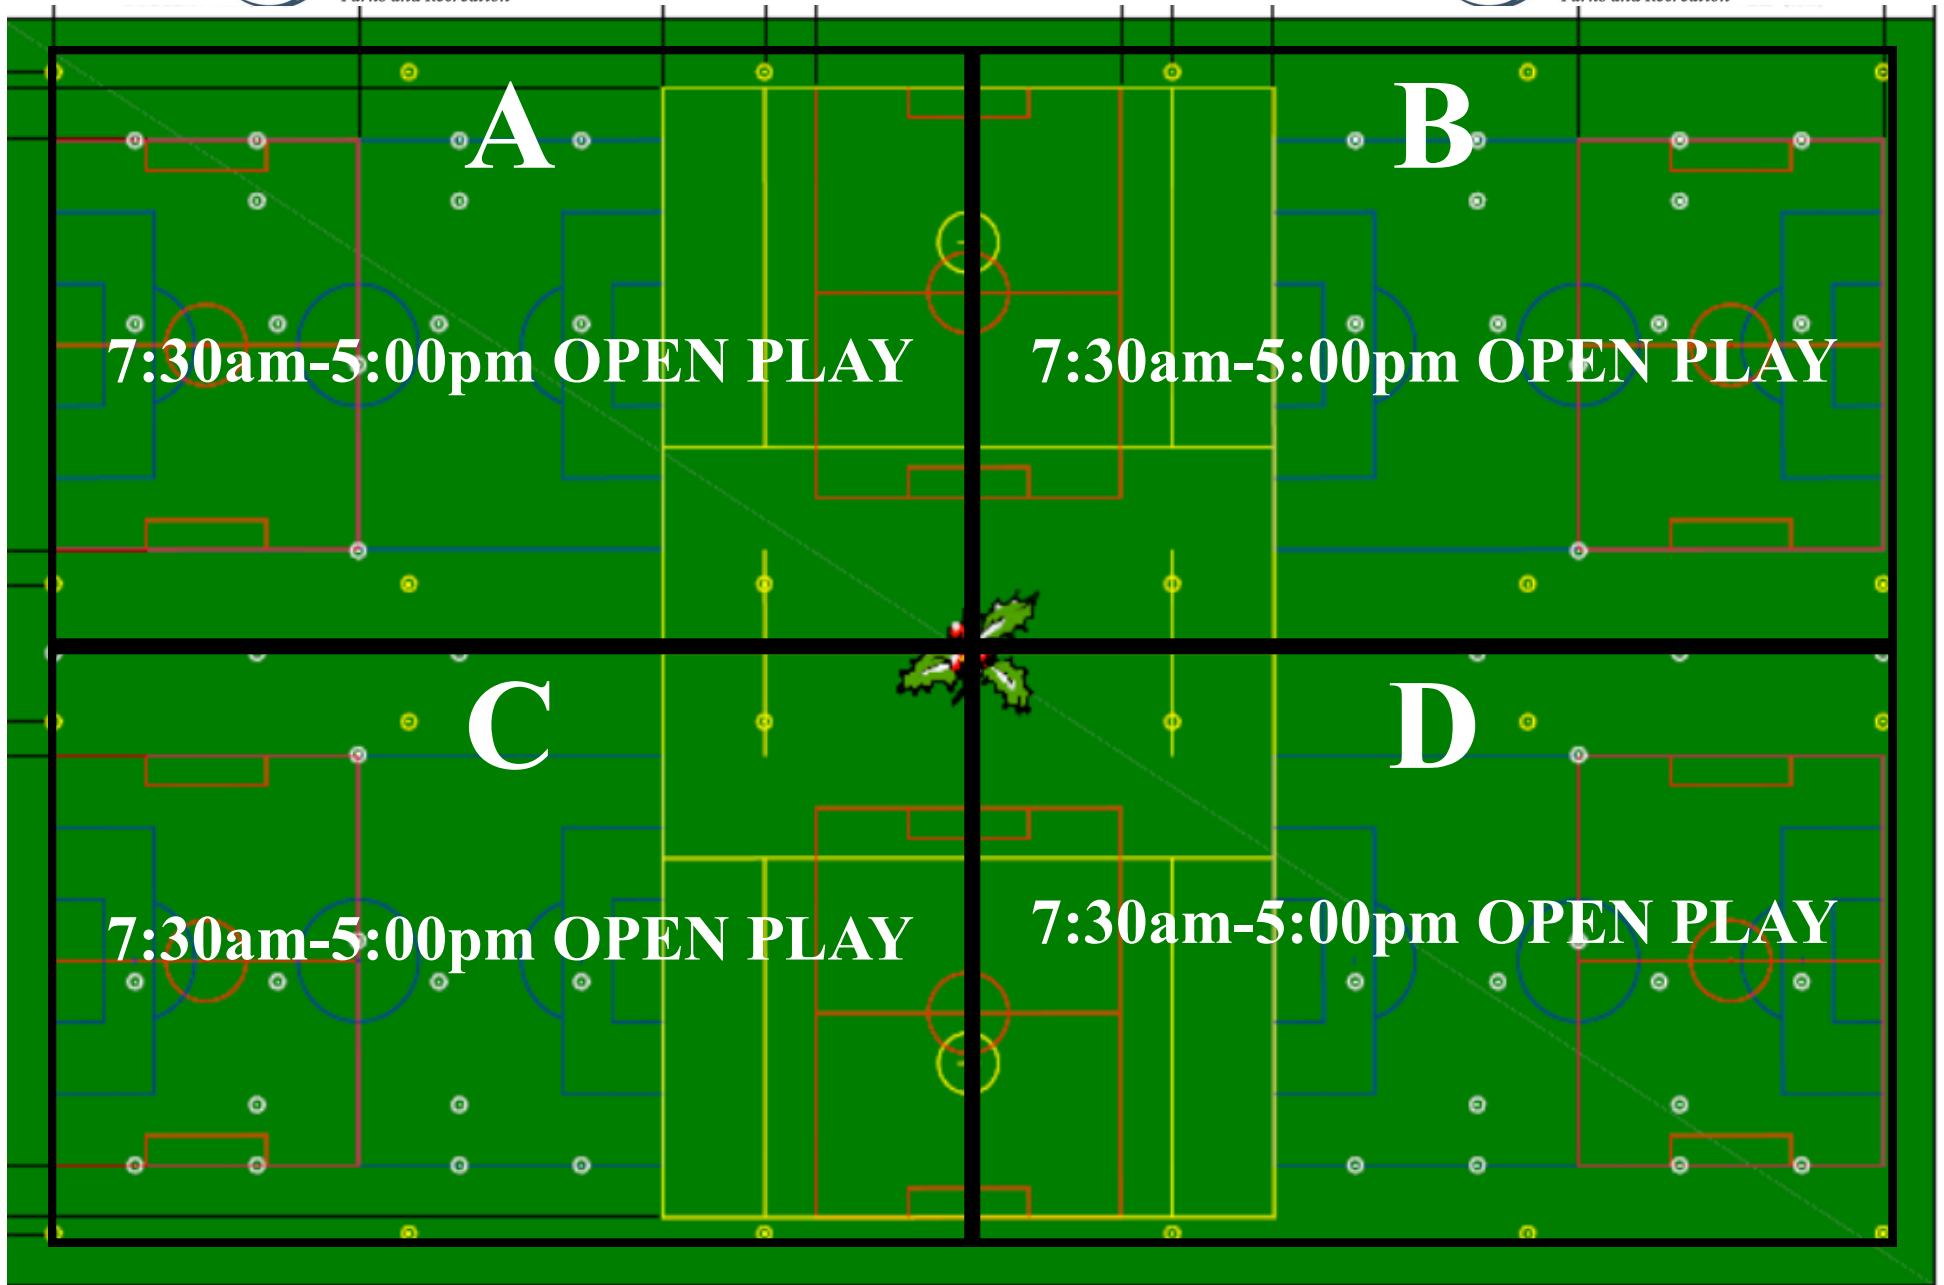

Ting Park Open Play Schedule

Monday, January 25, 2021

* Schedules are subject to change