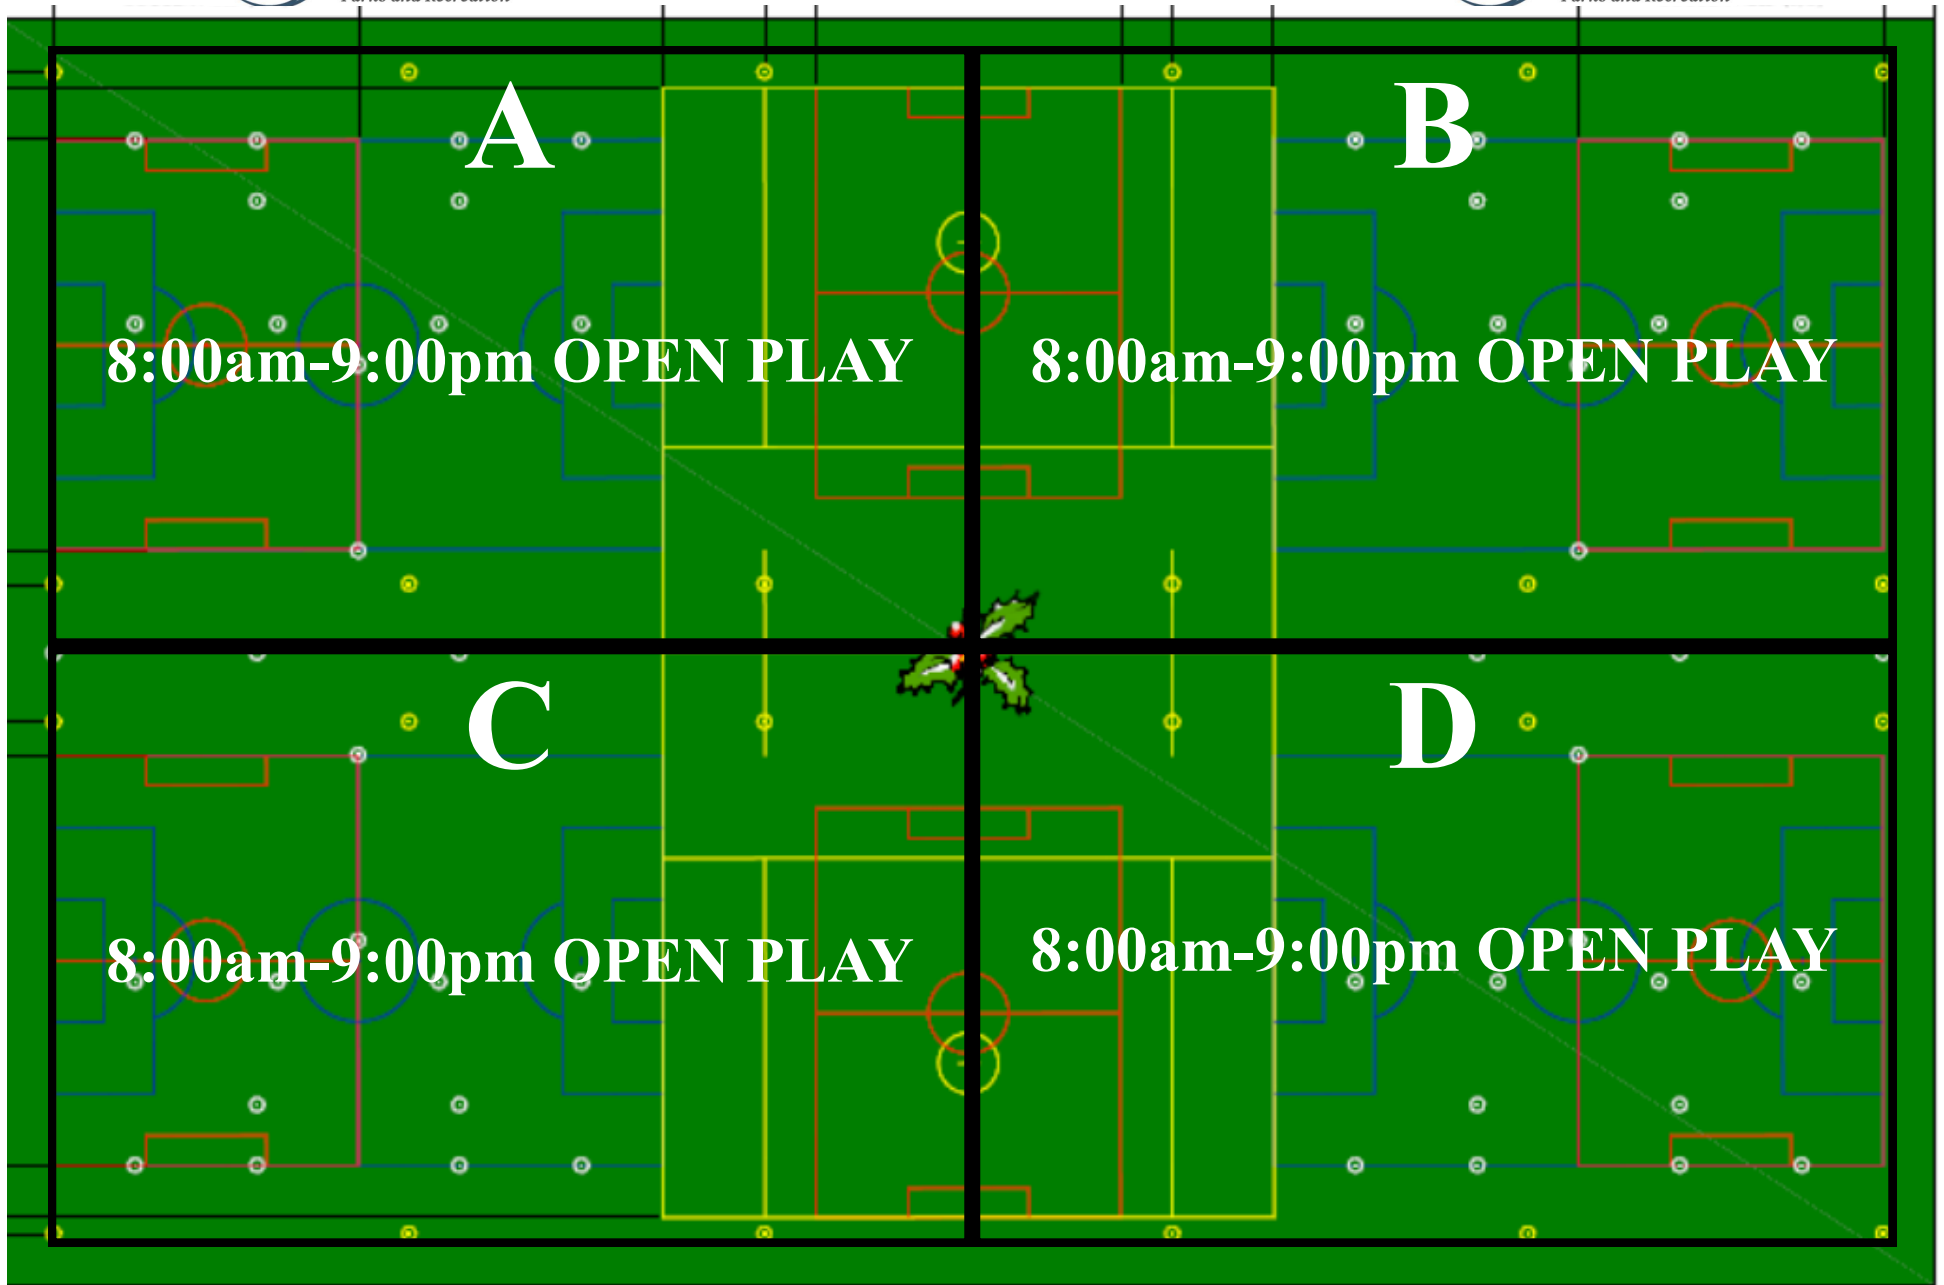

Womble Park Daily Schedule

Sunday, August 2, 2020

Hours of Operation:

Monday-Sunday, 8:00am-Sunset, unless other activities are scheduled past this time

* Schedules are subject to change