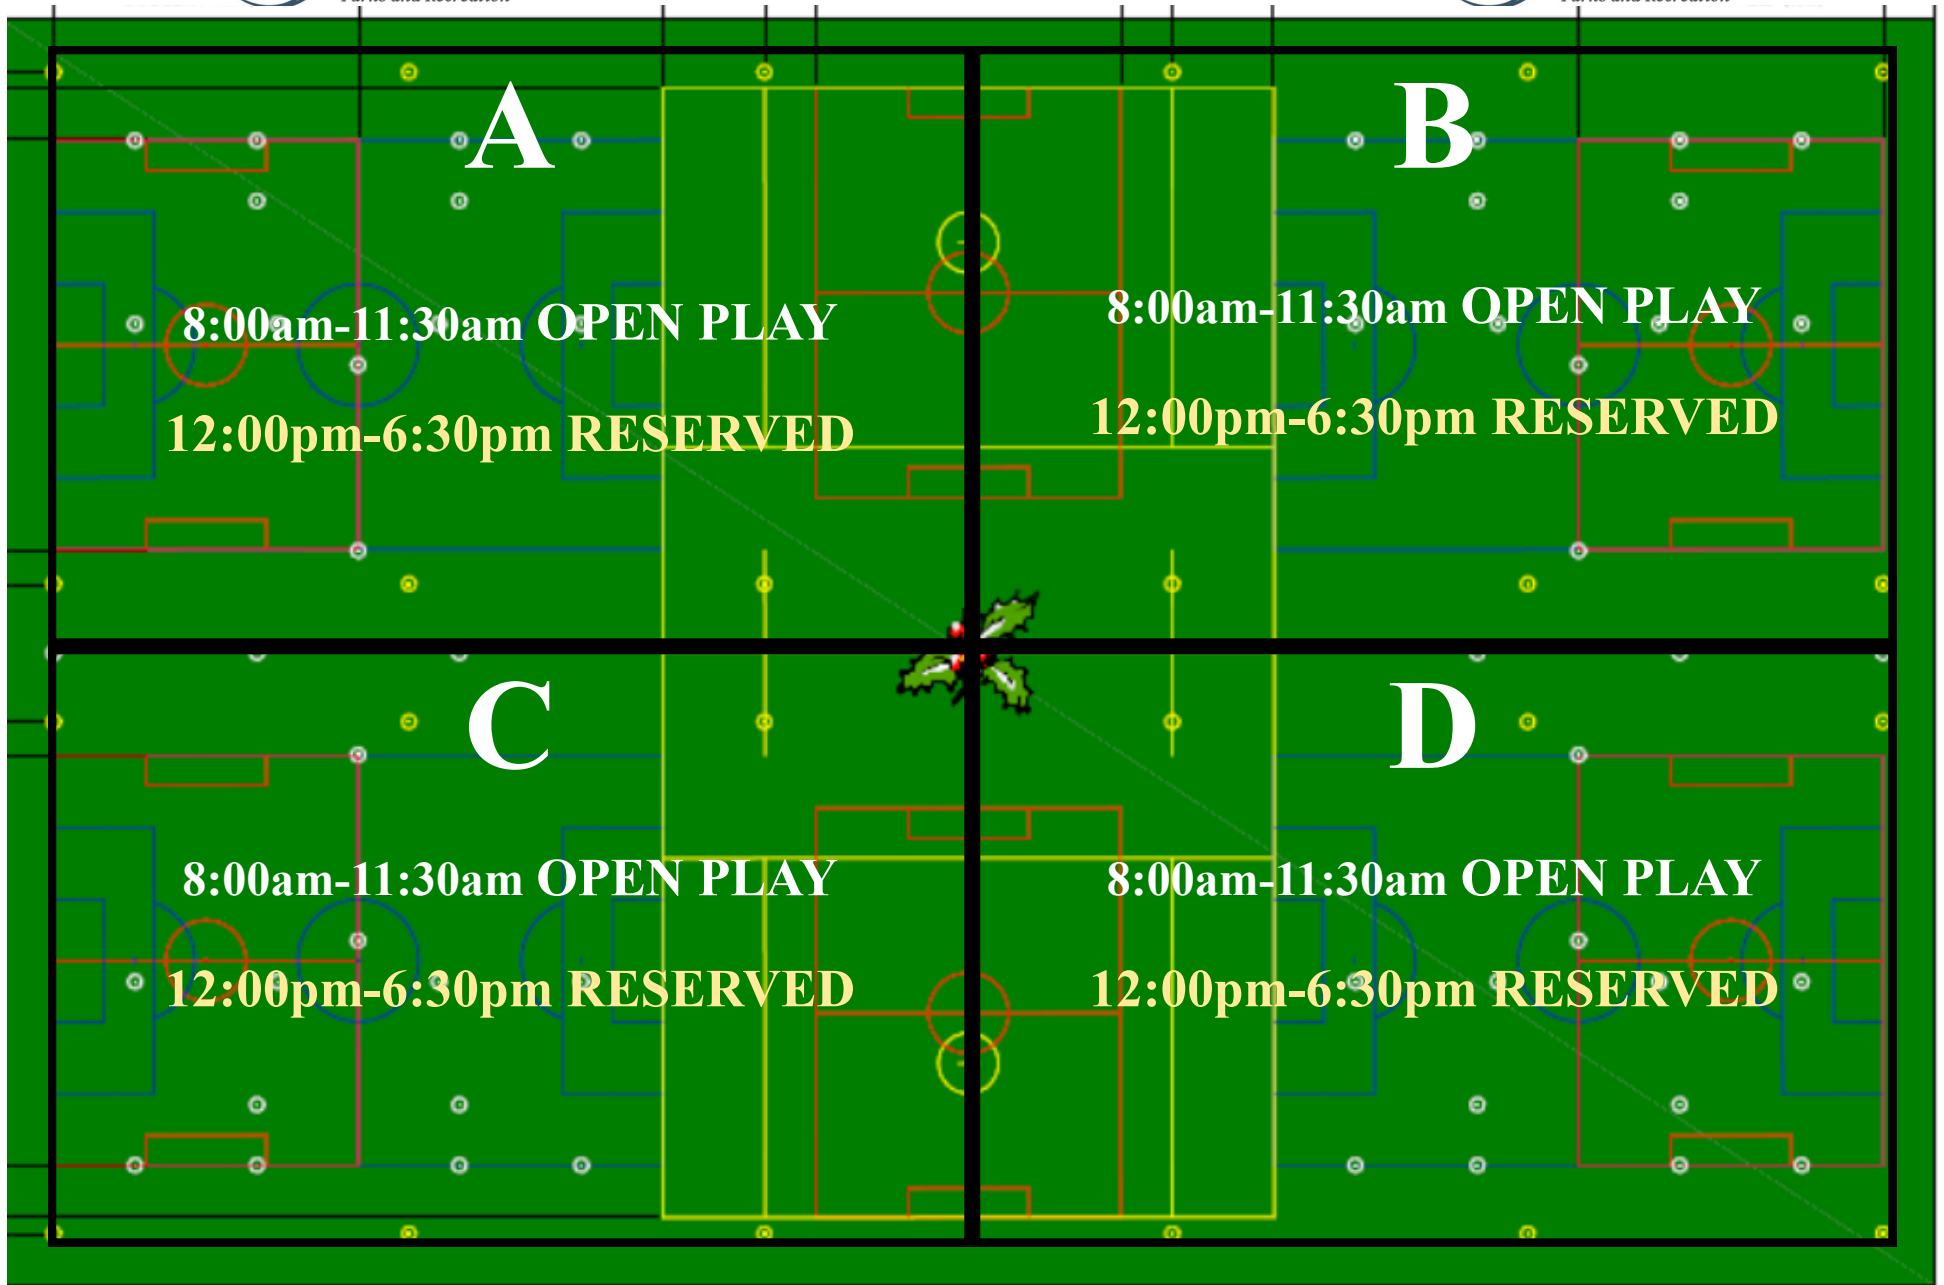

Womble Park Daily Schedule

Sunday - 03/24/19

Hours of Operation:

Monday-Sunday, 8:00am-Sunset, unless other activities are scheduled past this time

* Schedules are subject to change