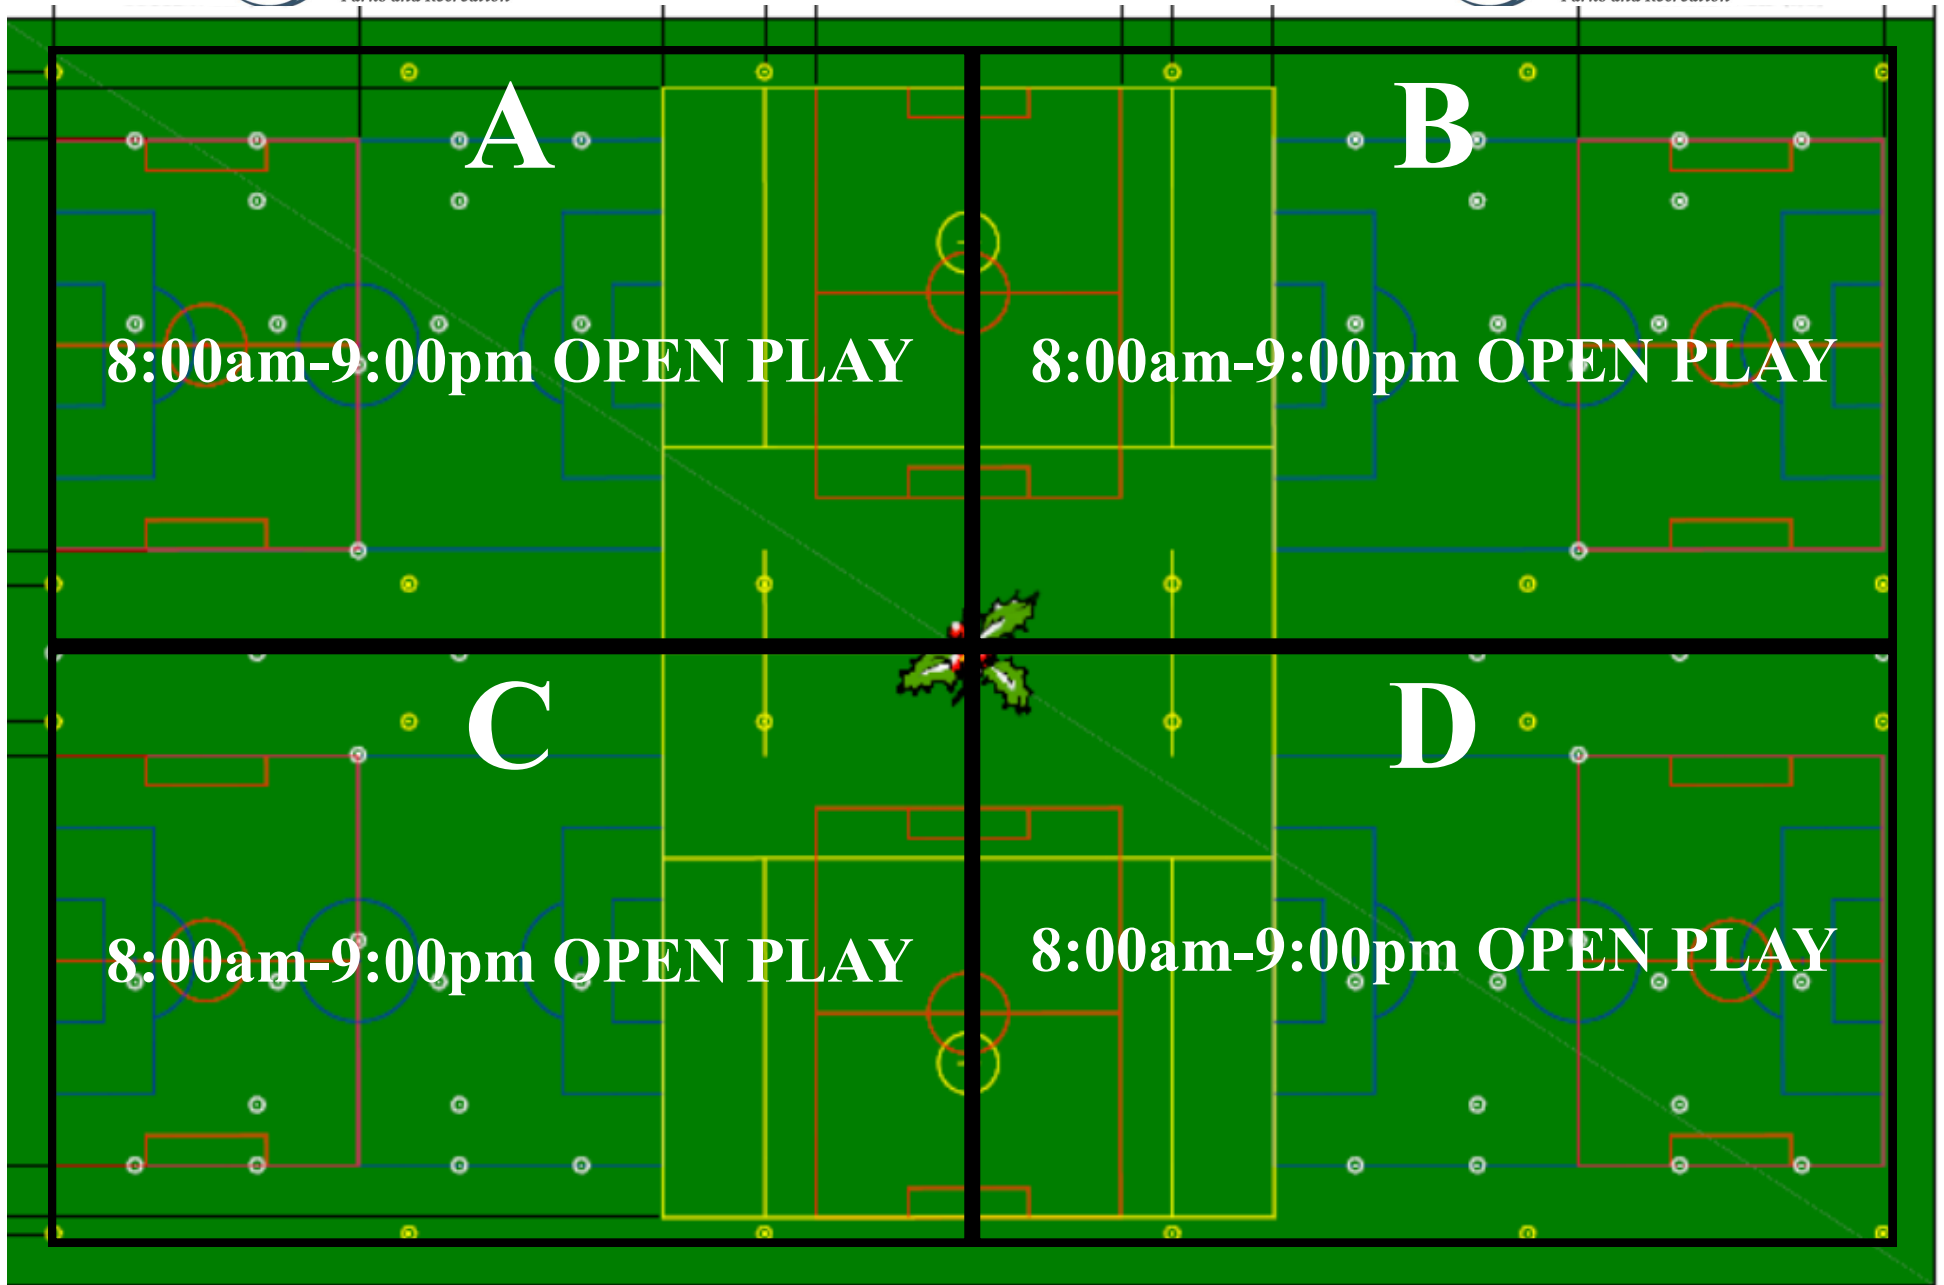

Womble Park Daily Schedule

Saturday, August 1, 2020

Hours of Operation:

Monday-Sunday, 8:00am-Sunset, unless other activities are scheduled past this time

* Schedules are subject to change