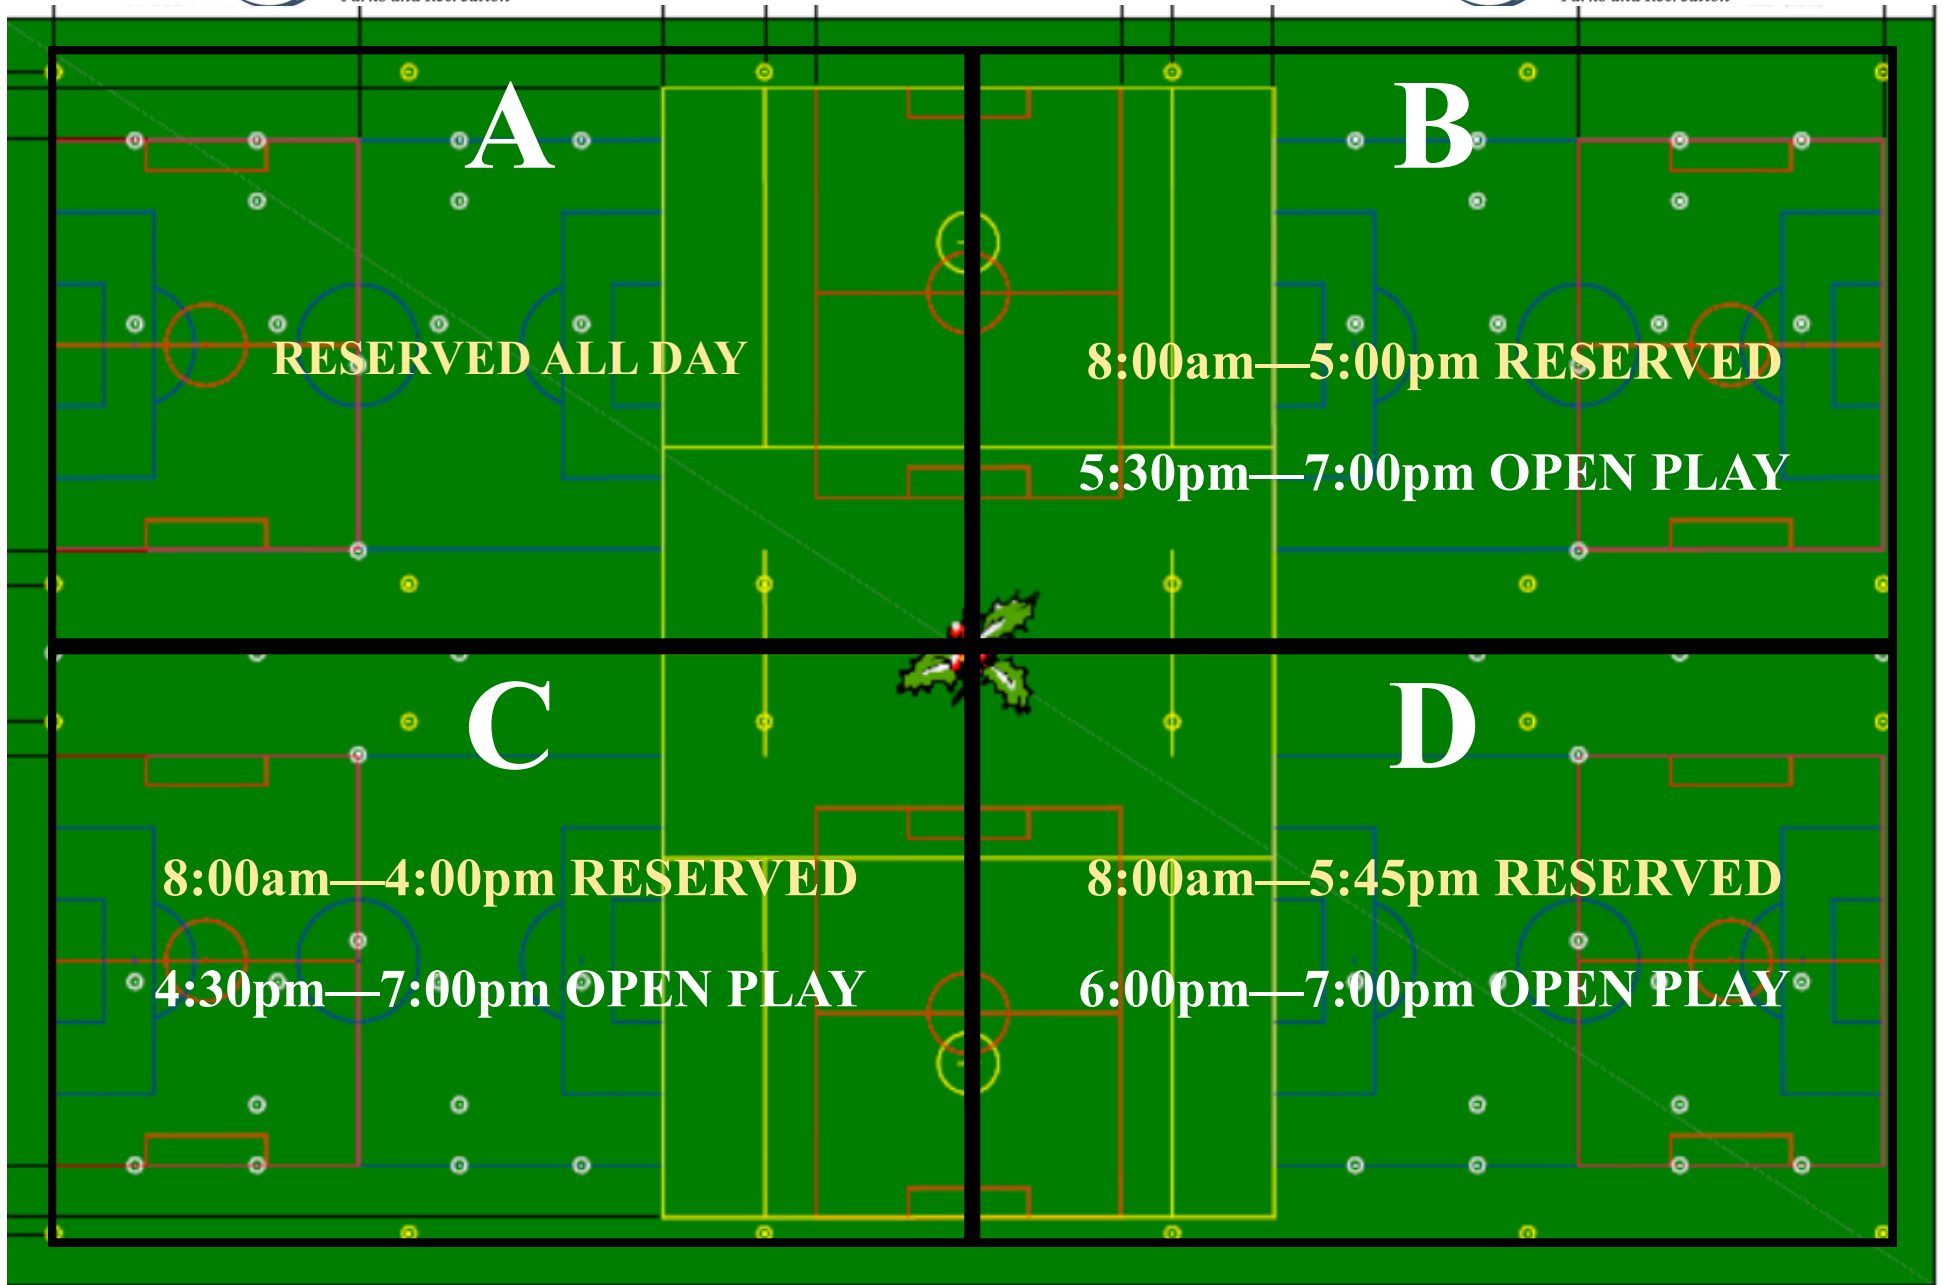

Womble Park Daily Schedule

Saturday - 03/23/19

Hours of Operation:

Monday-Sunday, 8:00am-Sunset, unless other activities are scheduled past this time

* Schedules are subject to change