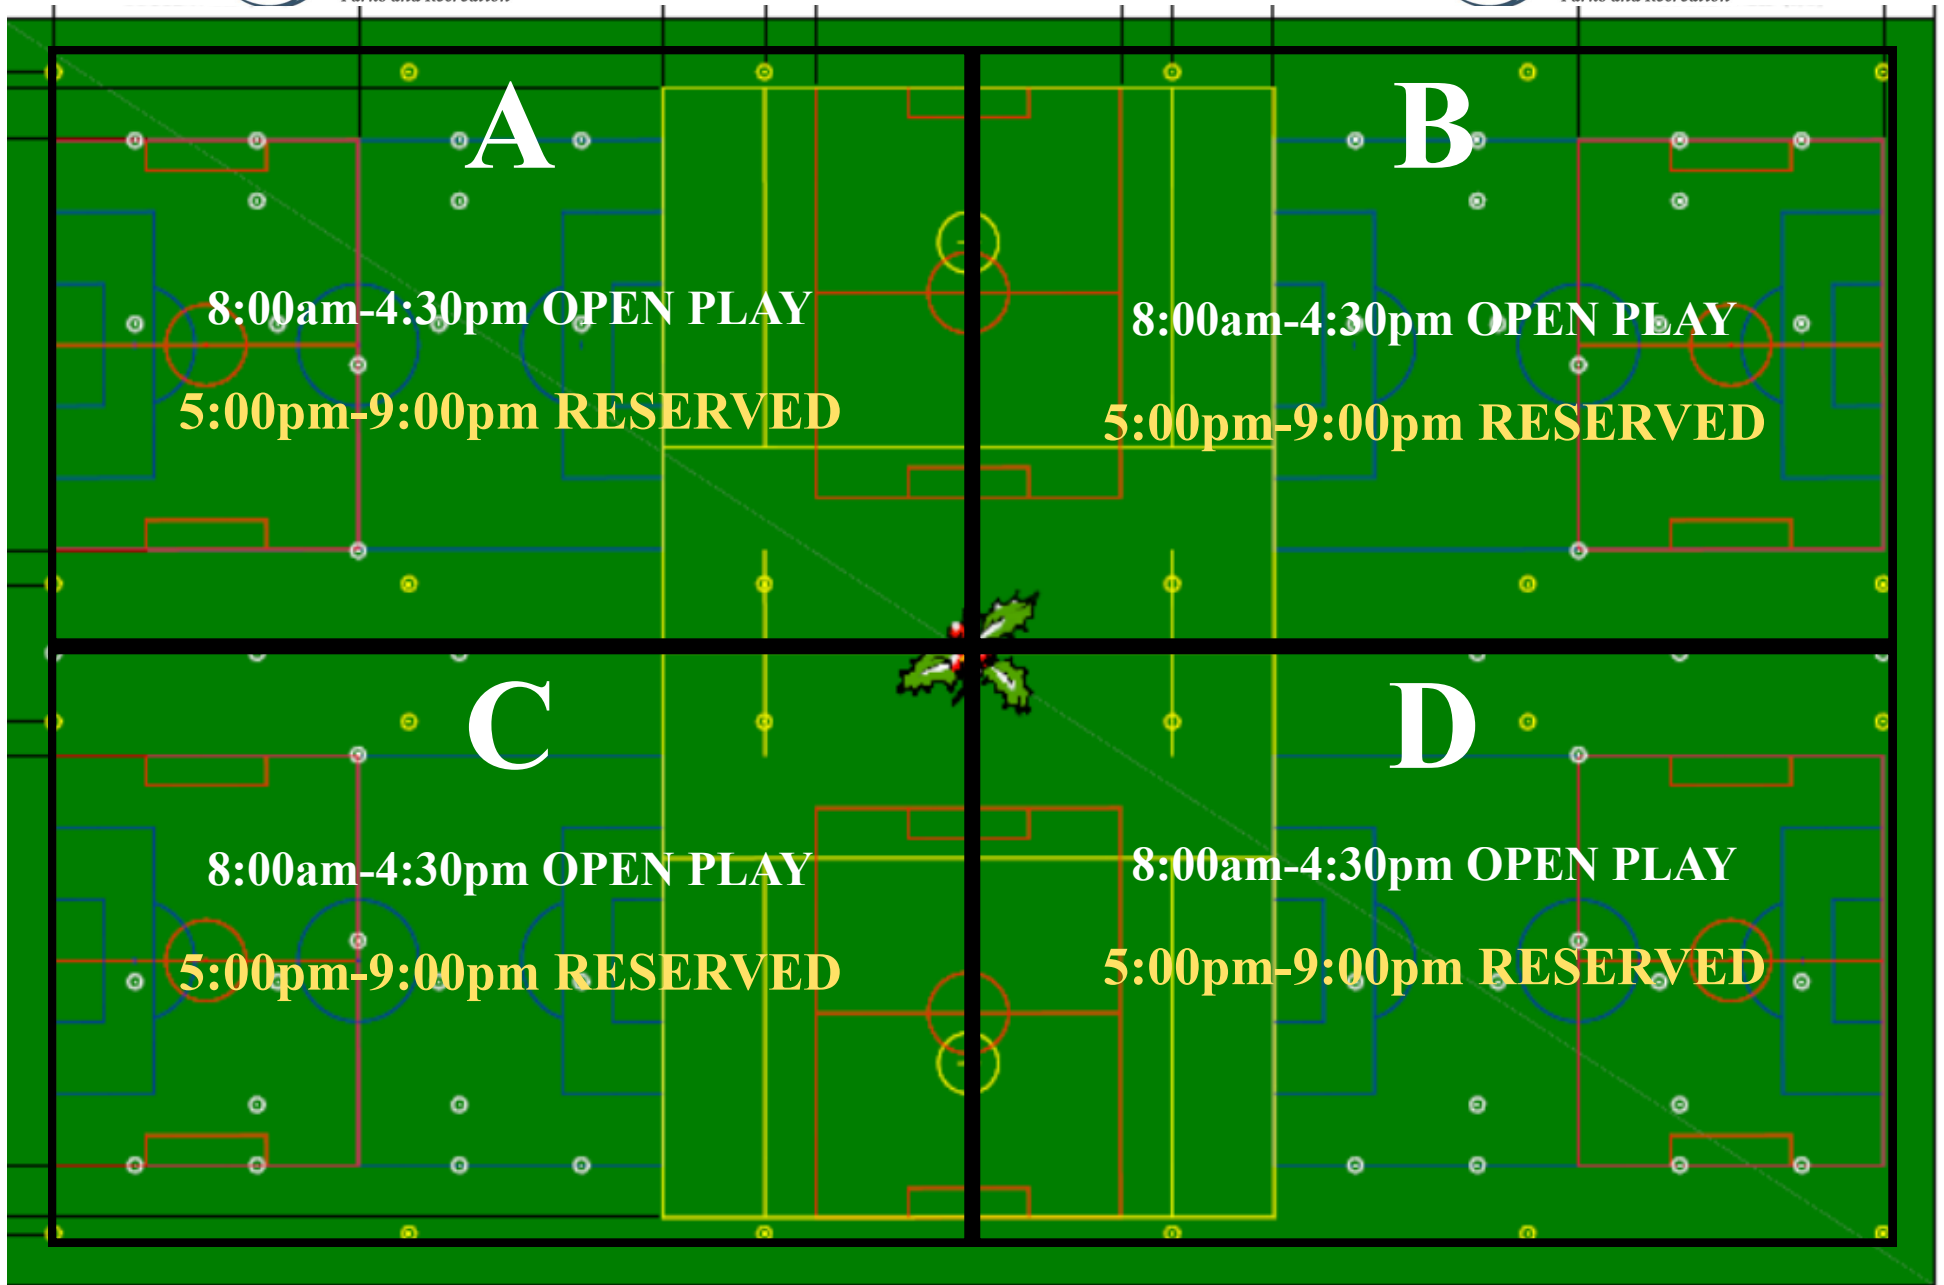

## Friday - 03/22/19

**Hours of Operation:**

Monday-Sunday, 8:00am-Sunset, unless other activities are scheduled past this time

\* Schedules are subject to change