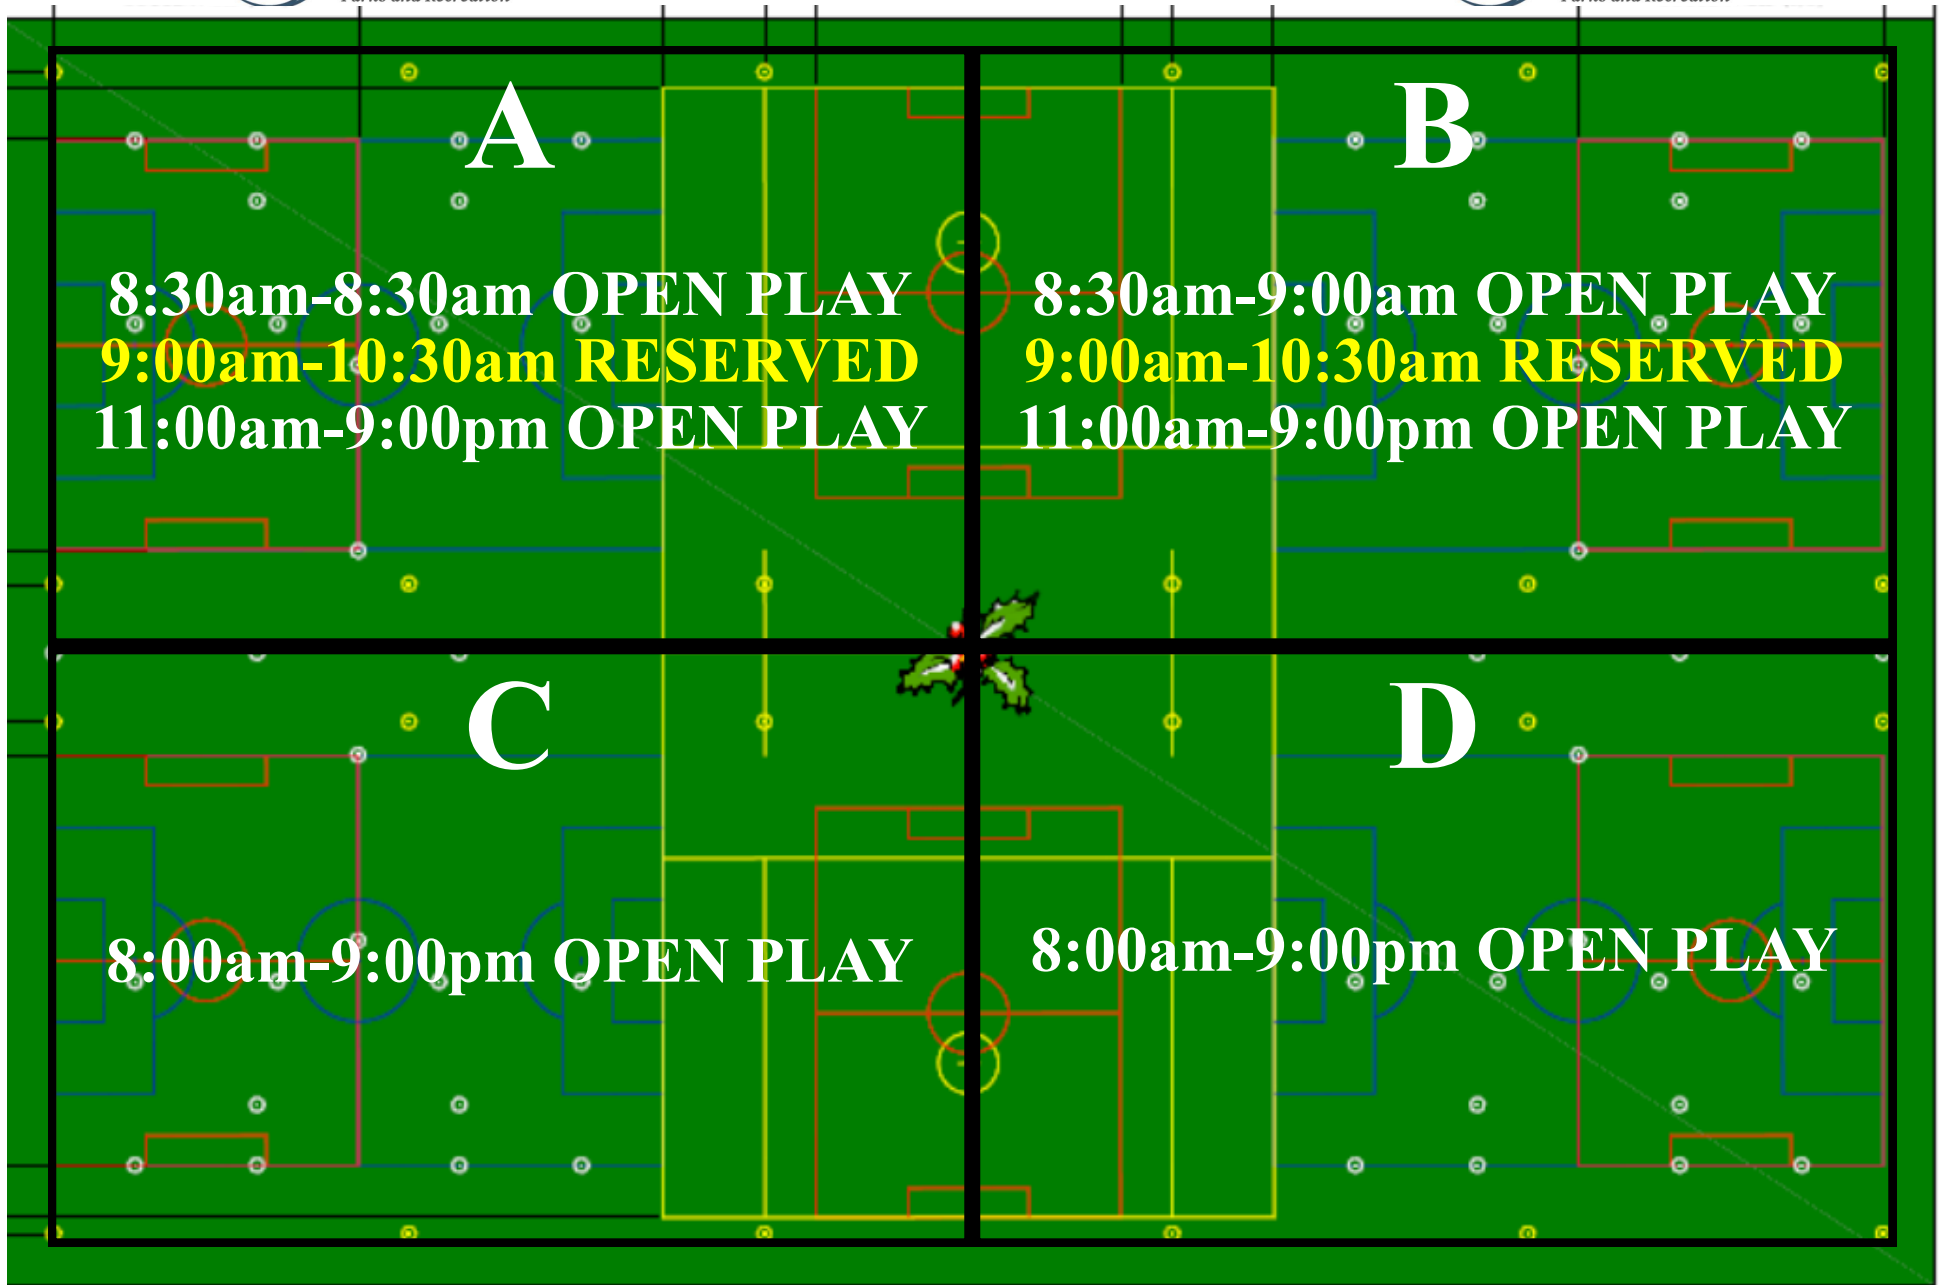

Womble Park Daily Schedule

Friday, July 31, 2020

Hours of Operation:

Monday-Sunday, 8:00am-Sunset, unless other activities are scheduled past this time

* Schedules are subject to change