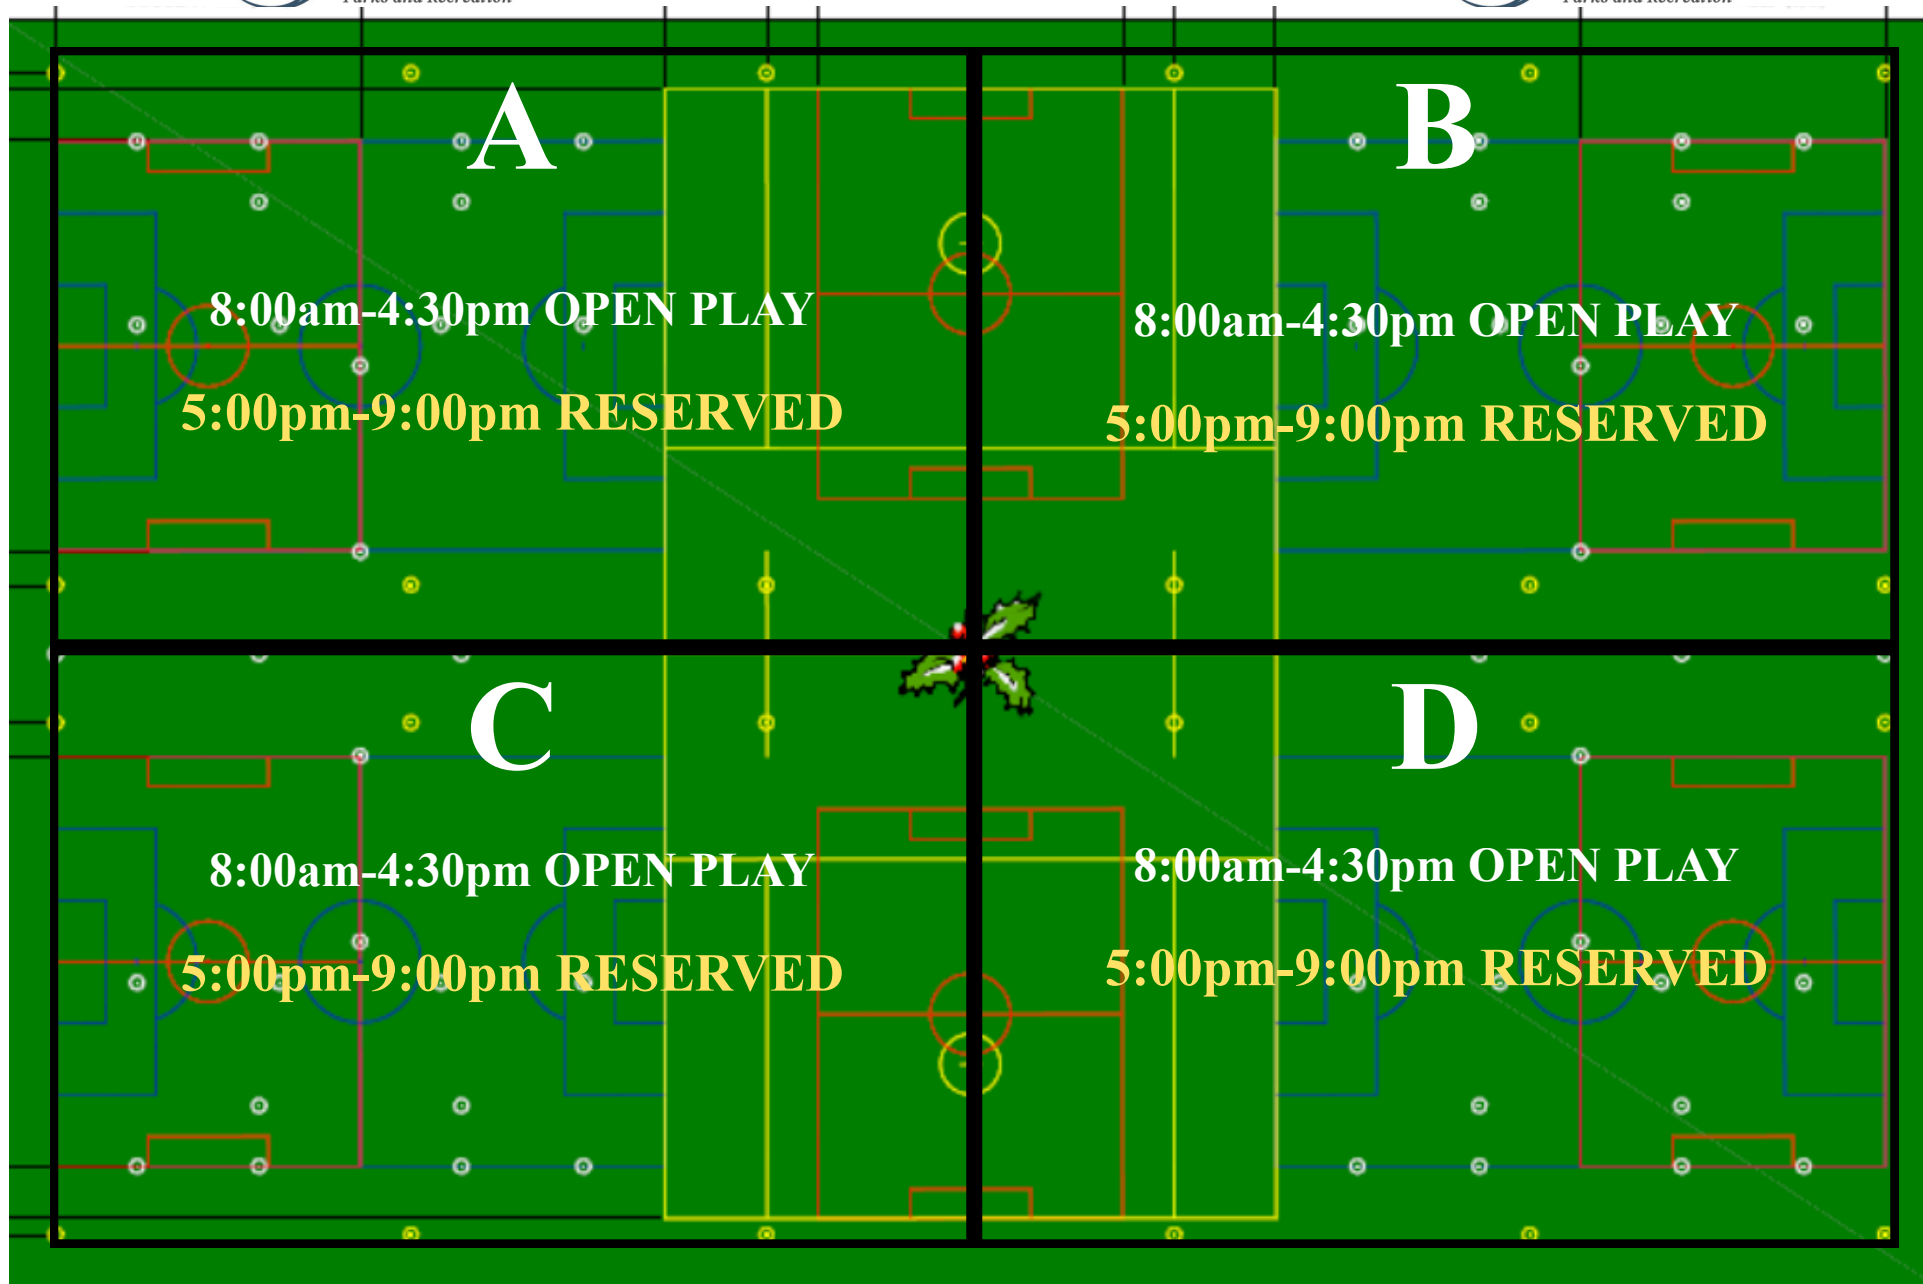

## Thursday - 03/21/19

**Hours of Operation:**

Monday-Sunday, 8:00am-Sunset, unless other activities are scheduled past this time

\* Schedules are subject to change