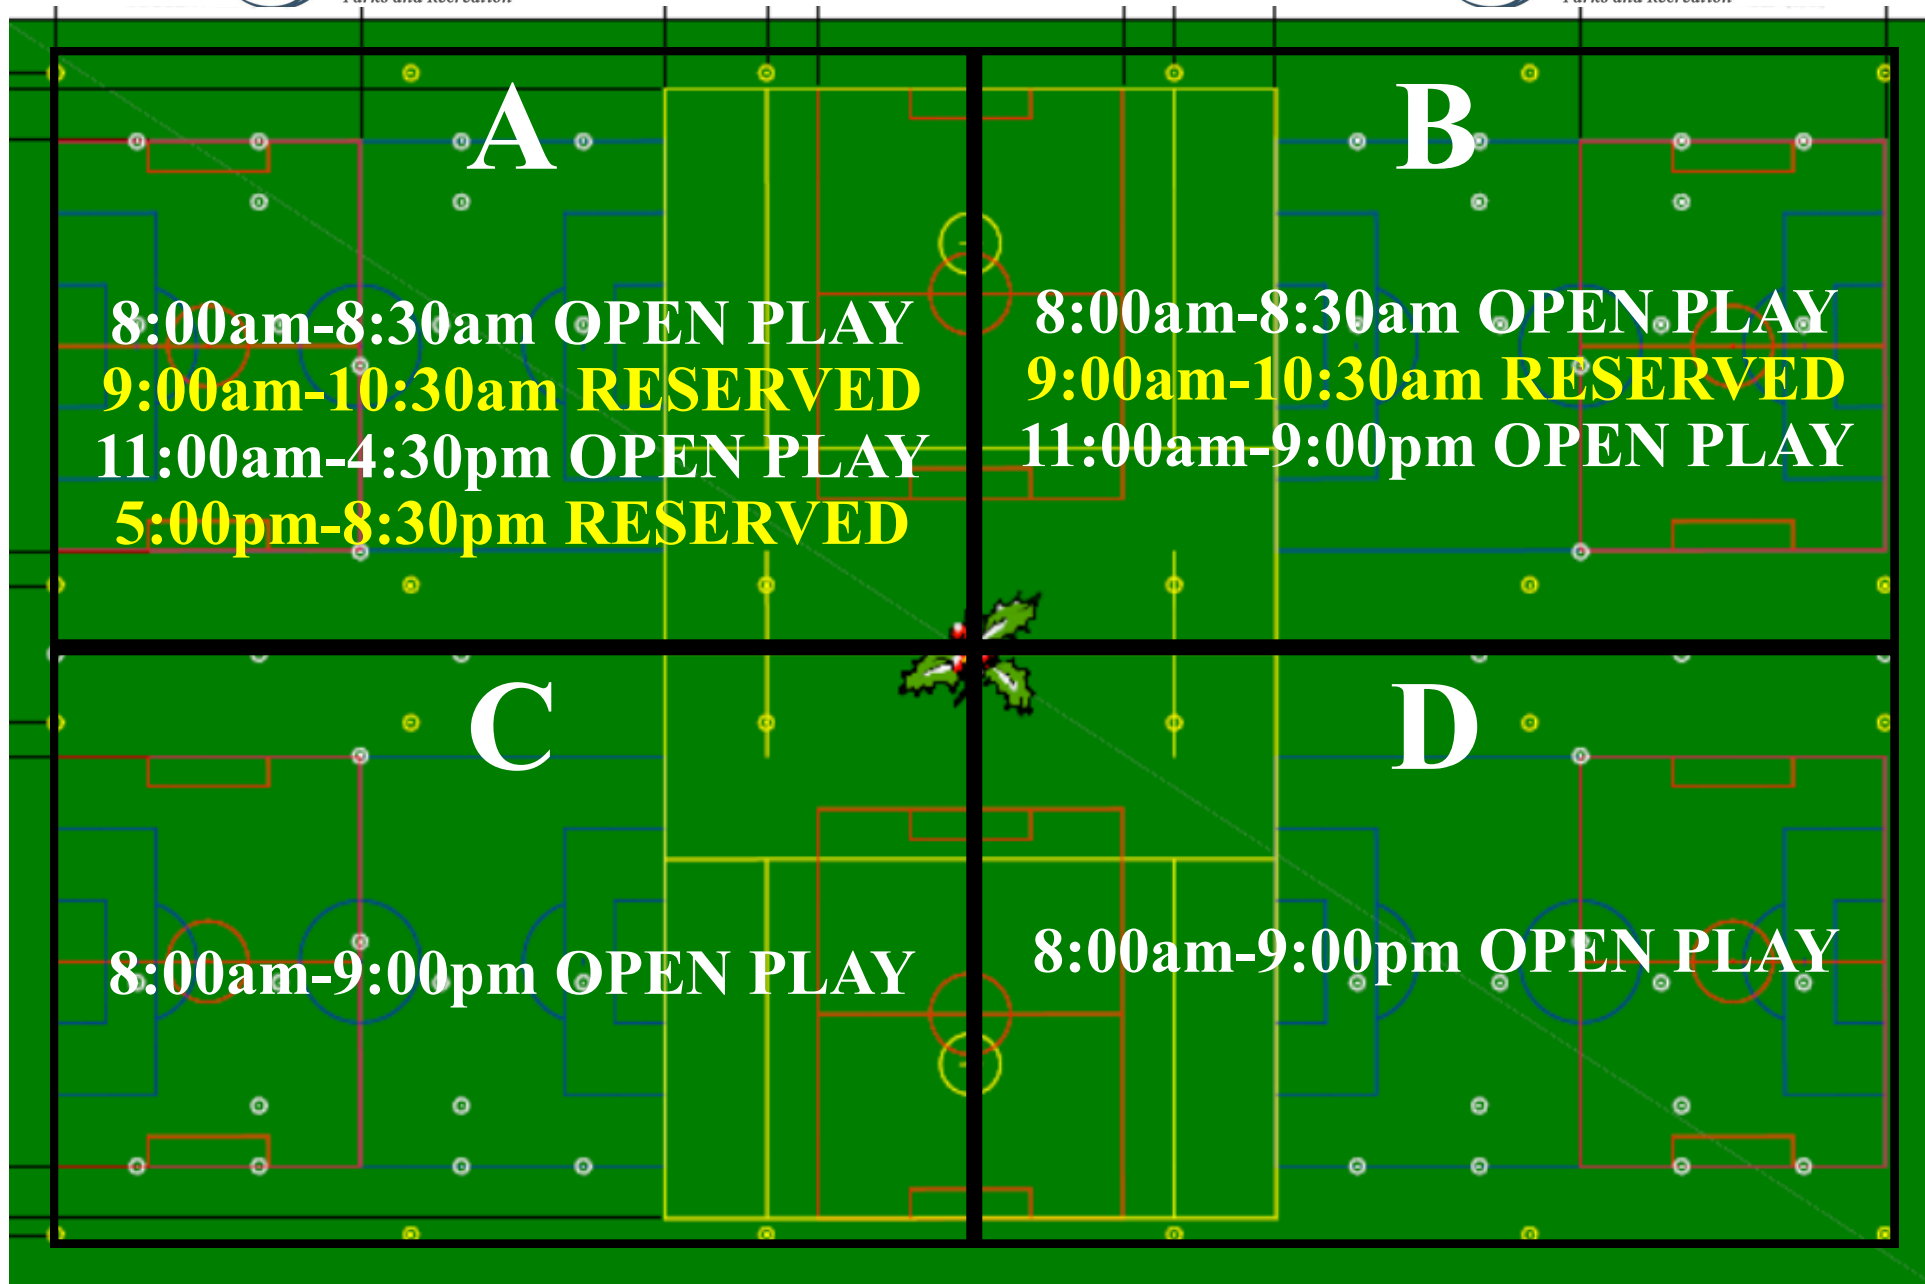

Womble Park Daily Schedule

Thursday, August 6, 2020

Hours of Operation:

Monday-Sunday, 8:00am-Sunset, unless other activities are scheduled past this time

* Schedules are subject to change