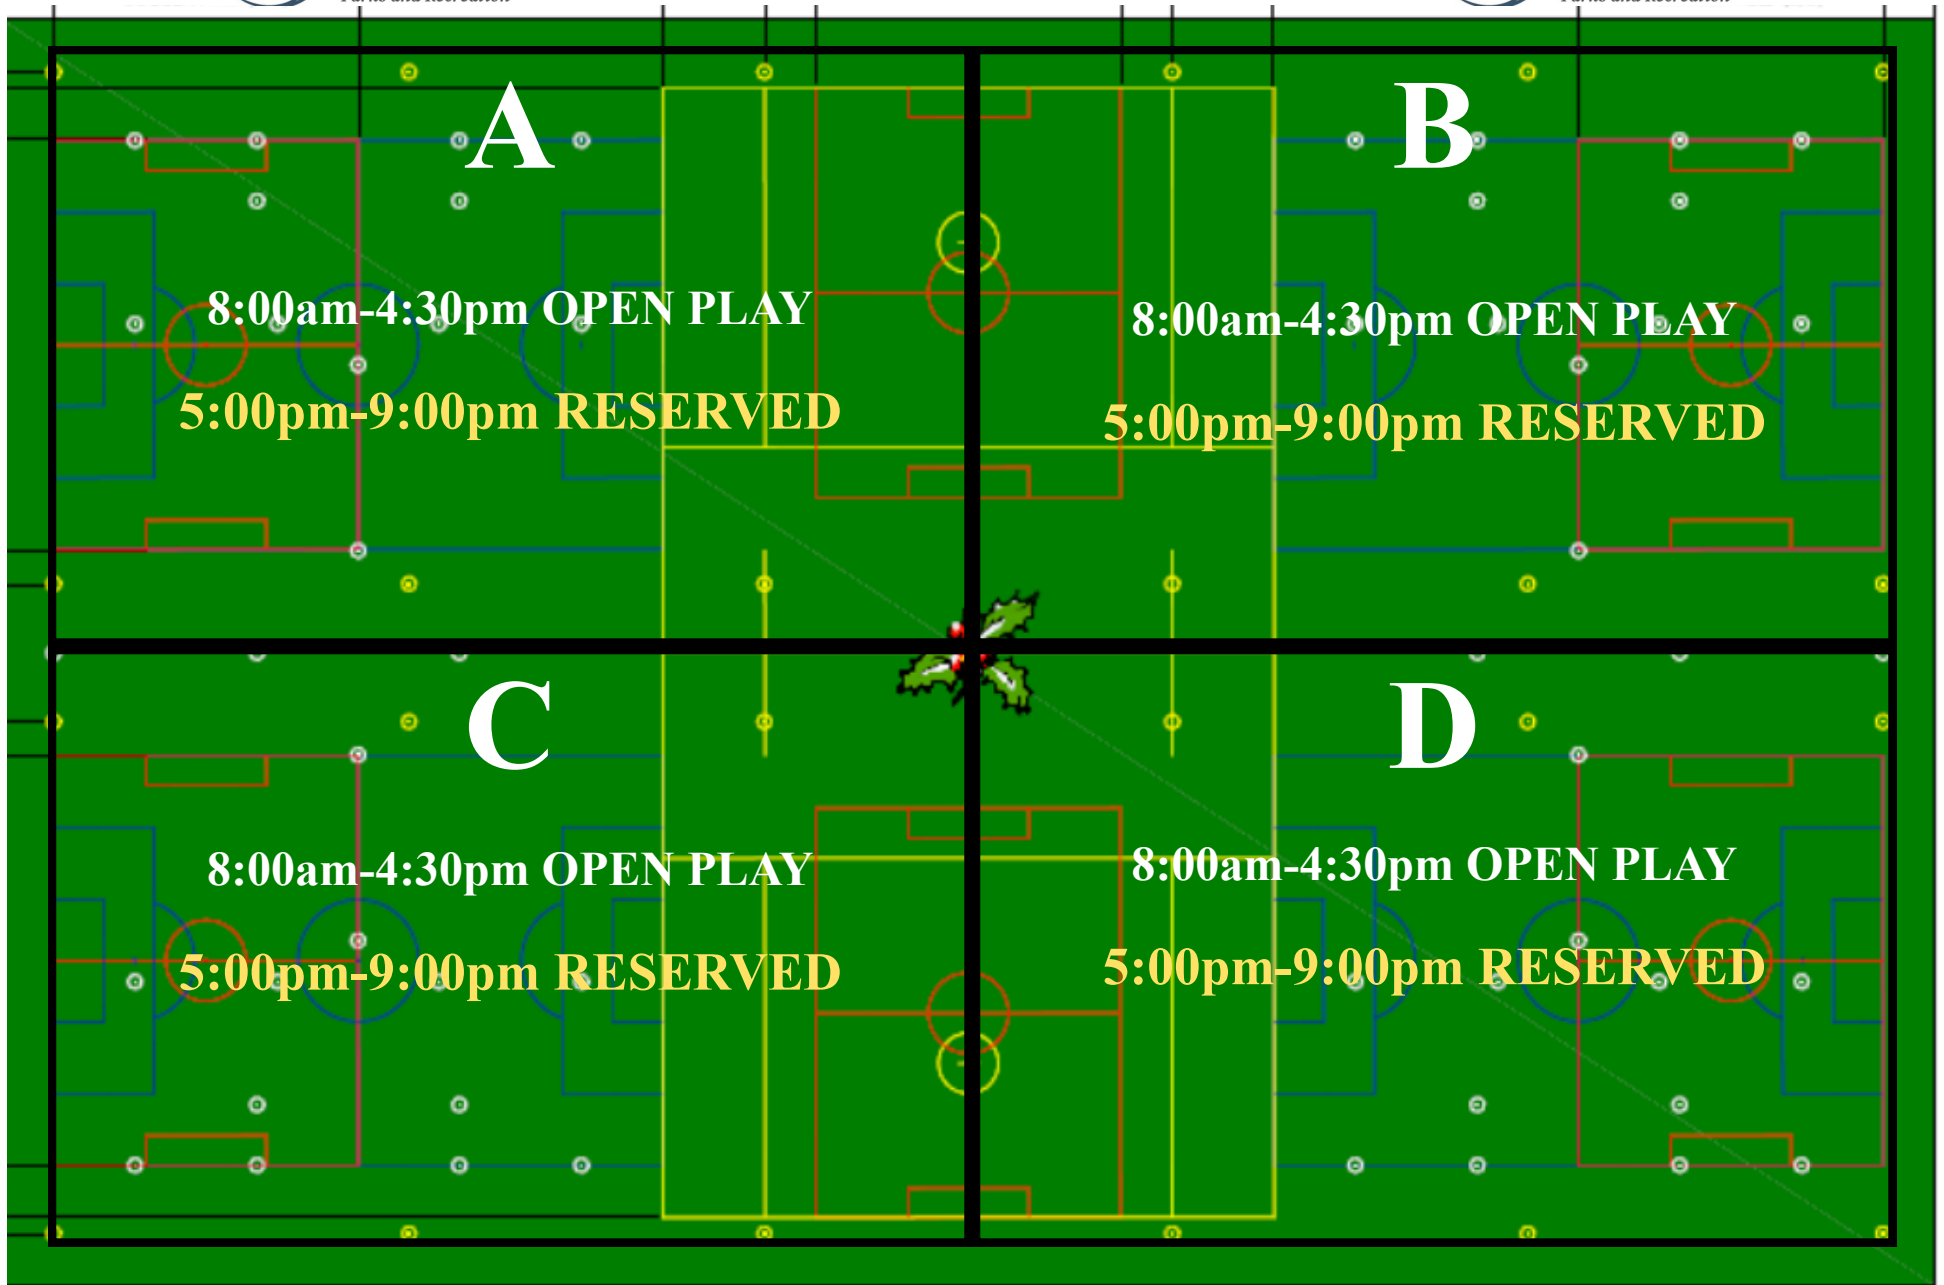

## Wednesday - 03/27/19

**Hours of Operation:**

Monday-Sunday, 8:00am-Sunset, unless other activities are scheduled past this time

\* Schedules are subject to change