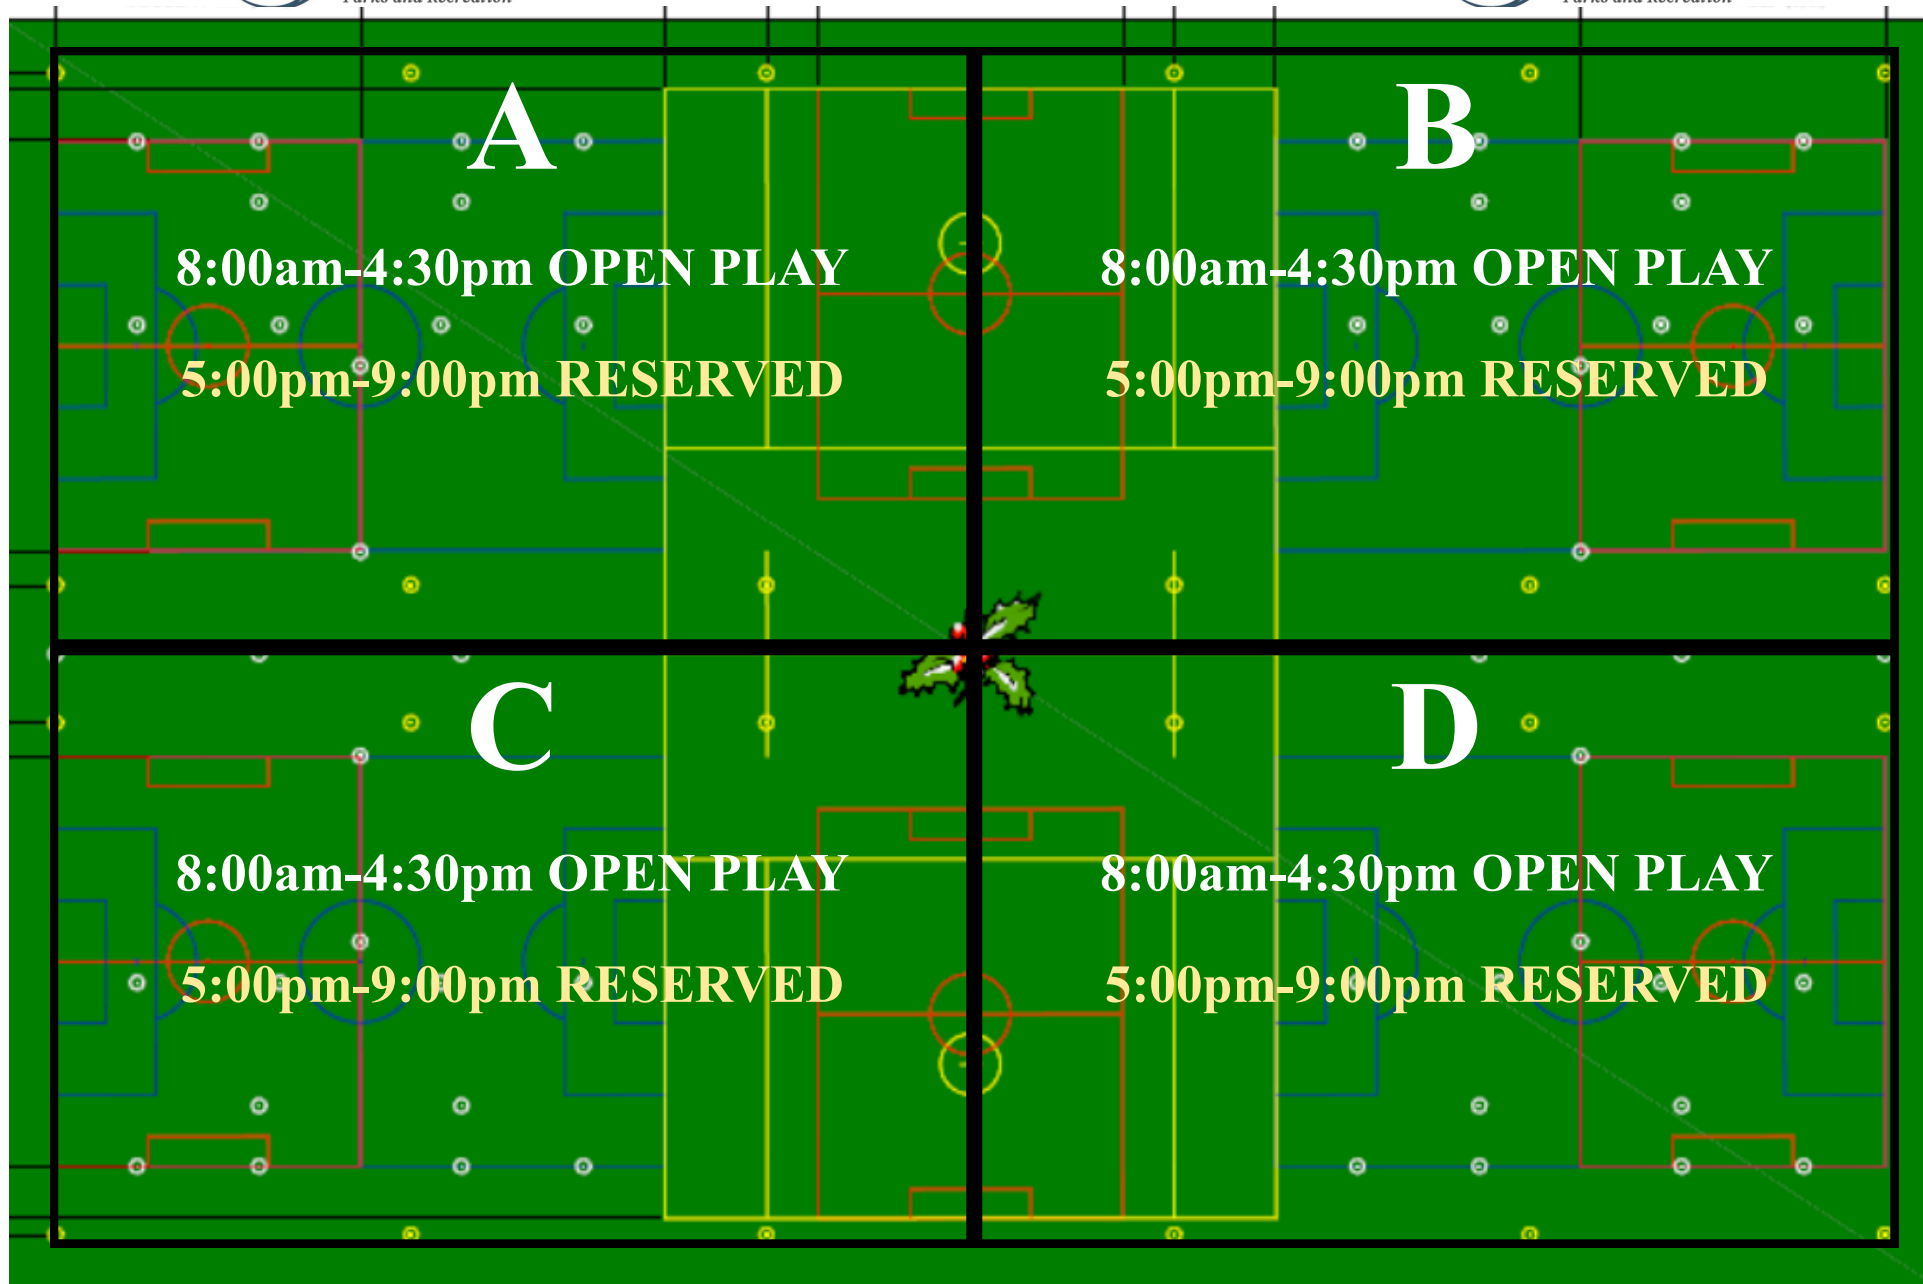

## Monday - 03/25/19

**Hours of Operation:**

Monday-Sunday, 8:00am-Sunset, unless other activities are scheduled past this time

\* Schedules are subject to change