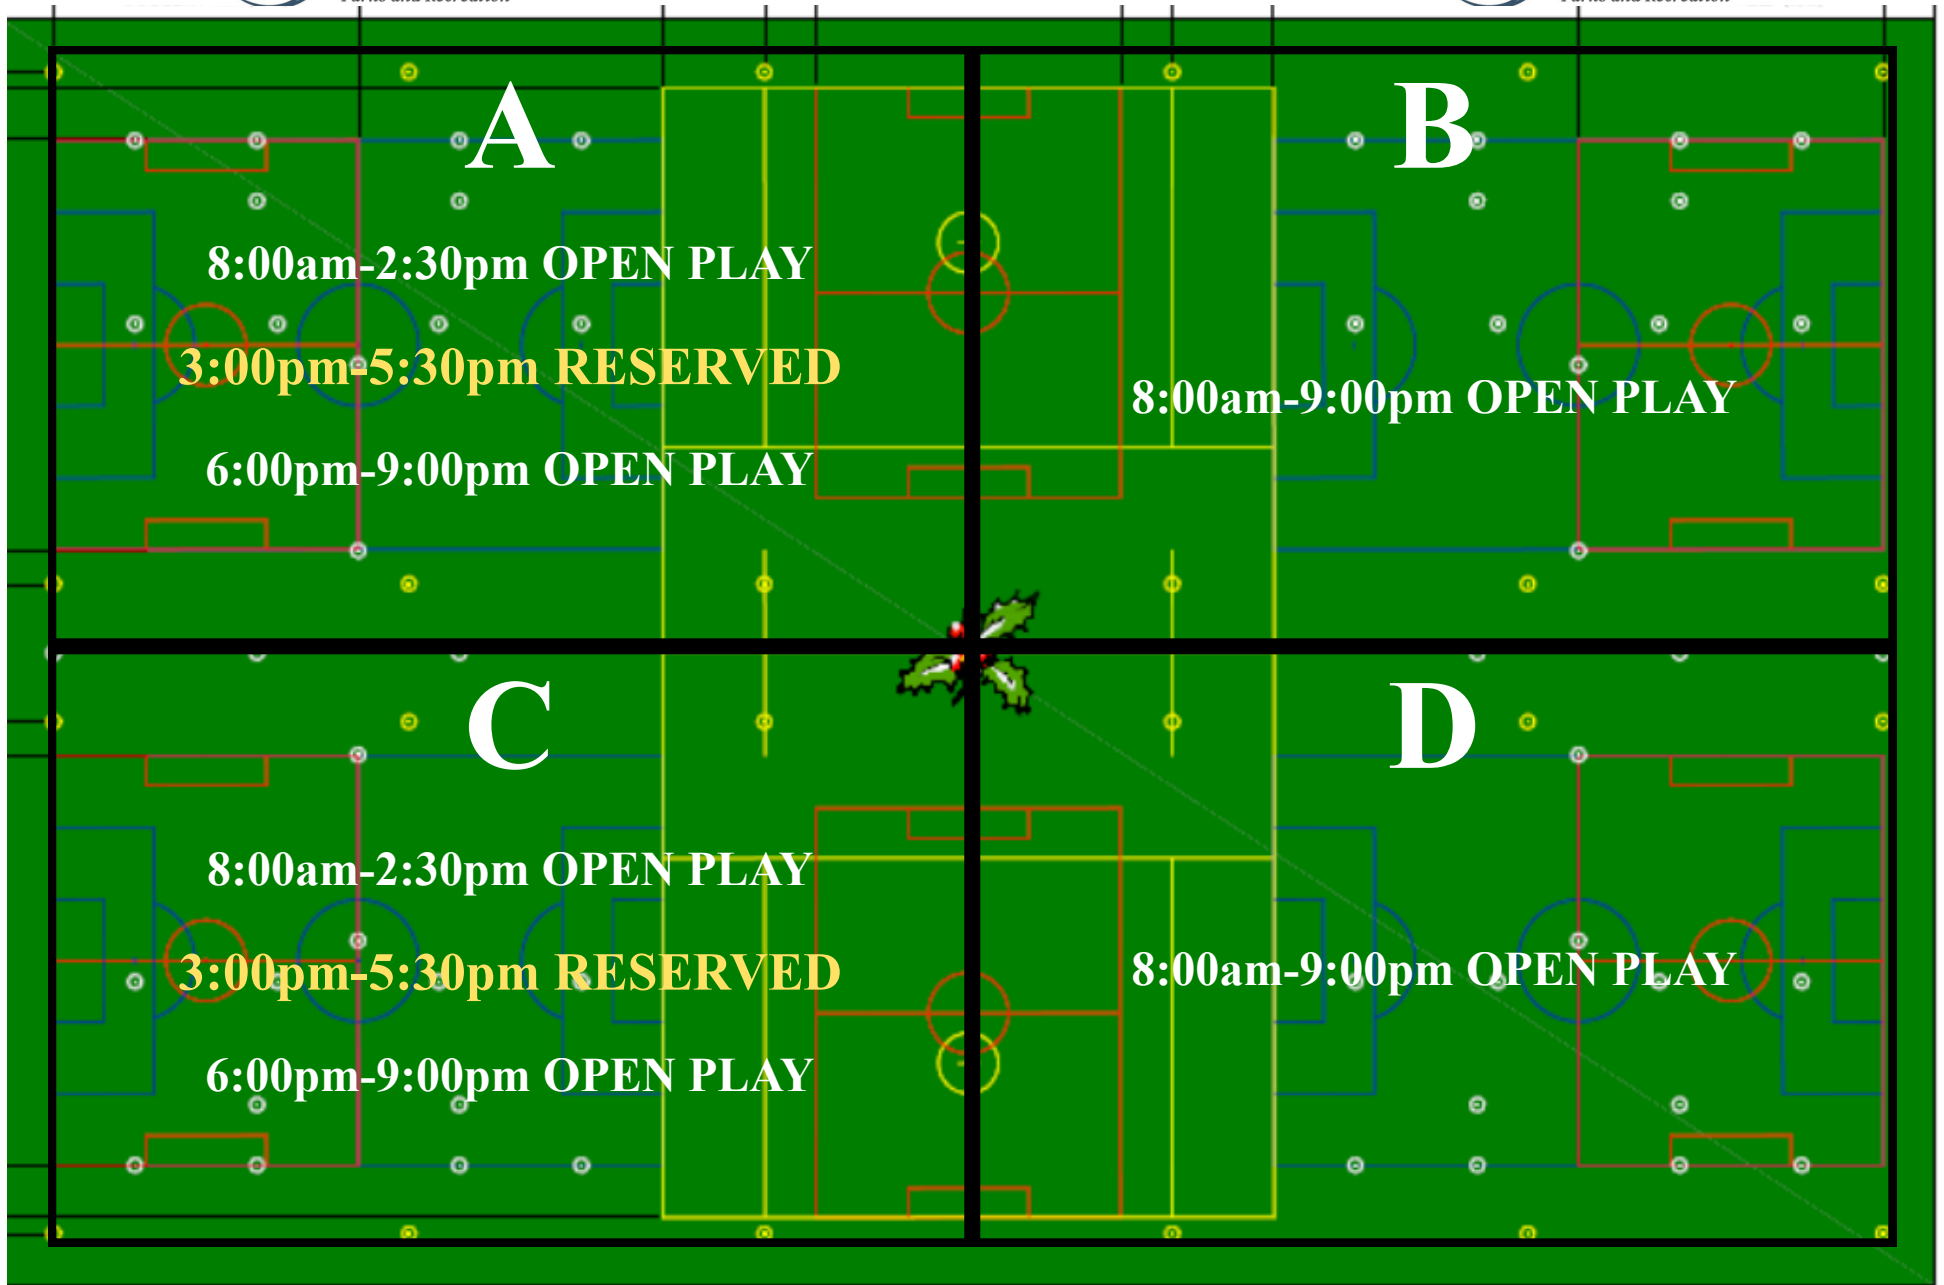

Womble Park Daily Schedule

Thursday - 02/14/19

Hours of Operation:

Monday-Sunday, 8:00am-Sunset, unless other activities are scheduled past this time

* Schedules are subject to change